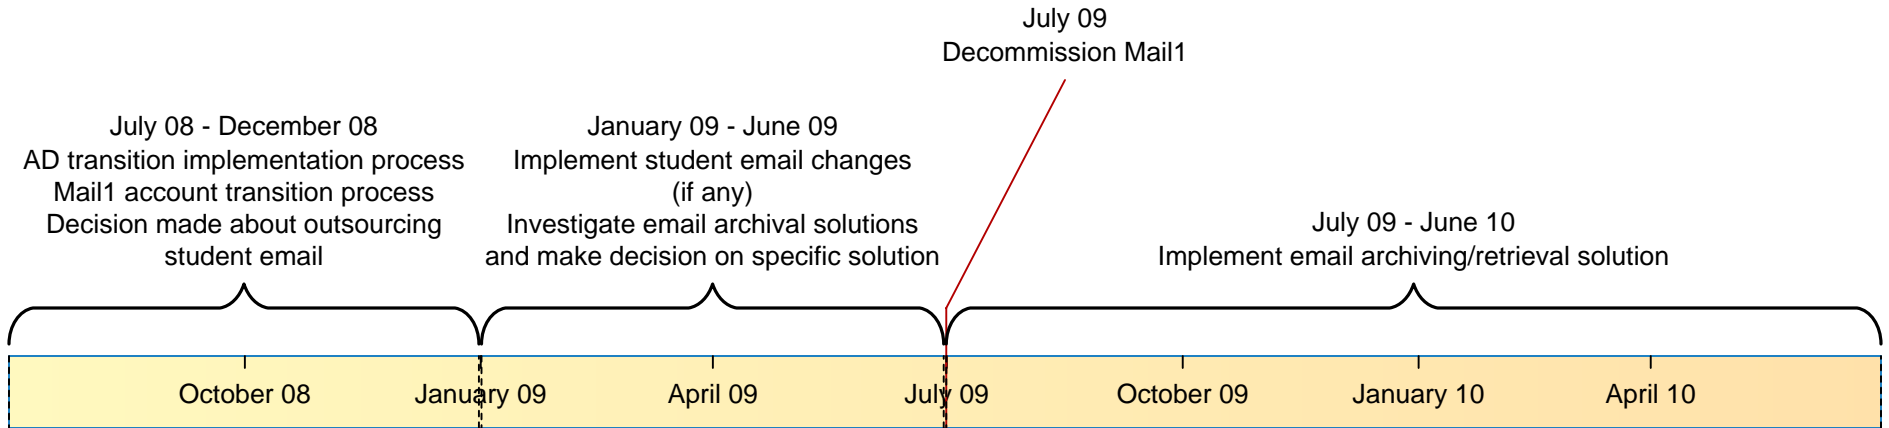

Email roadmap FY09

July 2008

June 2010

FY08 Accomplishments

Re-implemented central Exchange System

- Using standard design developed by Dell Consulting
- Utilize entirely new hardware platform
- Robust multi-server cluster configuration
- Multi-server OWA (web) front-end
- New SAN data storage array