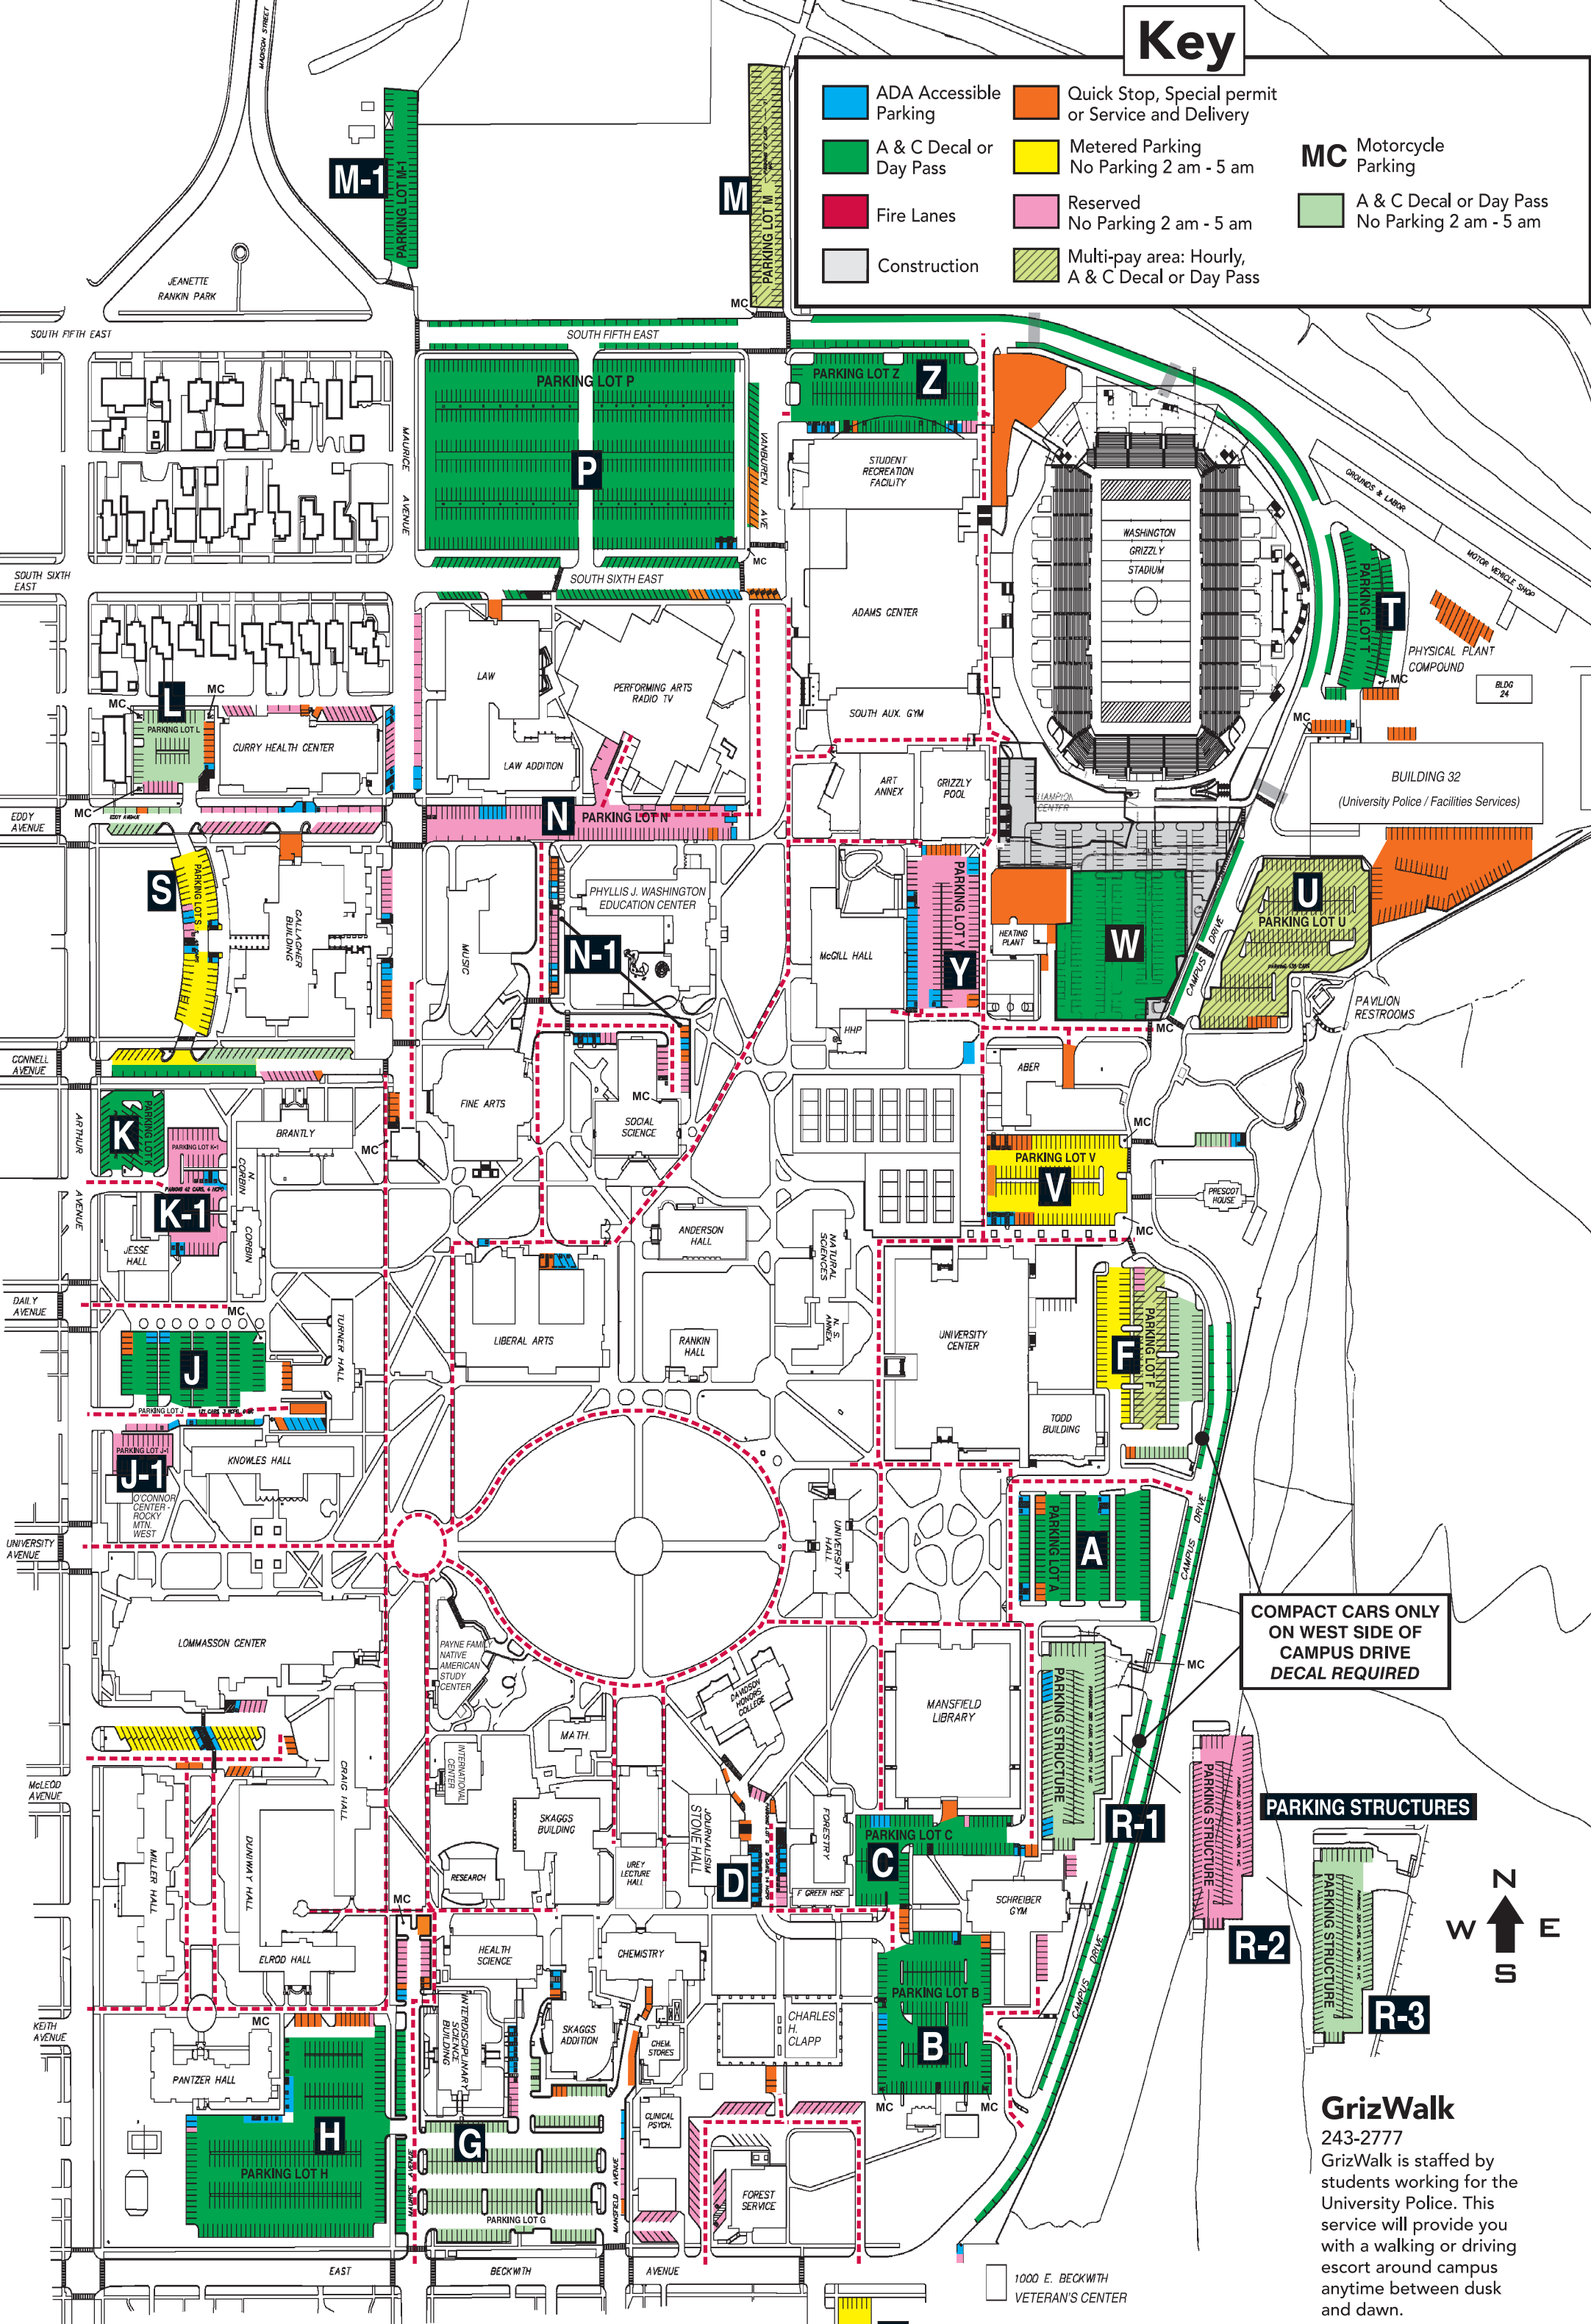

Key

 ADA Accessible Parking	 Quick Stop, Special permit or Service and Delivery	 Motorcycle Parking
 A & C Decal or Day Pass	 Metered Parking No Parking 2 am - 5 am	 A & C Decal or Day Pass No Parking 2 am - 5 am
 Fire Lanes	 Reserved No Parking 2 am - 5 am	
 Construction	 Multi-pay area: Hourly, A & C Decal or Day Pass	

COMPACT CARS ONLY ON WEST SIDE OF CAMPUS DRIVE DECAL REQUIRED

PARKING STRUCTURES

GrizWalk

243-2777
 GrizWalk is staffed by students working for the University Police. This service will provide you with a walking or driving escort around campus anytime between dusk and dawn.