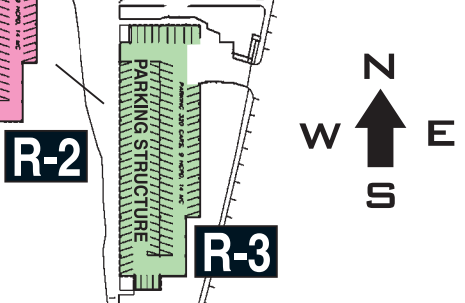

Key

 ADA Accessible Parking	 Quick Stop, Special permit or Service and Delivery	 Motorcycle Parking
 A & C Decal or Day Pass	 Metered Parking No Parking 2 am - 5 am	 A & C Decal or Day Pass No Parking 2 am - 5 am
 Fire Lanes	 Reserved No Parking 2 am - 5 am	
 Construction	 Multi-pay area: Hourly, A & C Decal or Day Pass	

COMPACT CARS ONLY ON WEST SIDE OF CAMPUS DRIVE DECAL REQUIRED

PARKING STRUCTURES

GrizWalk

243-2777
 GrizWalk is staffed by students working for the University Police. This service will provide you with a walking or driving escort around campus anytime between dusk and dawn.