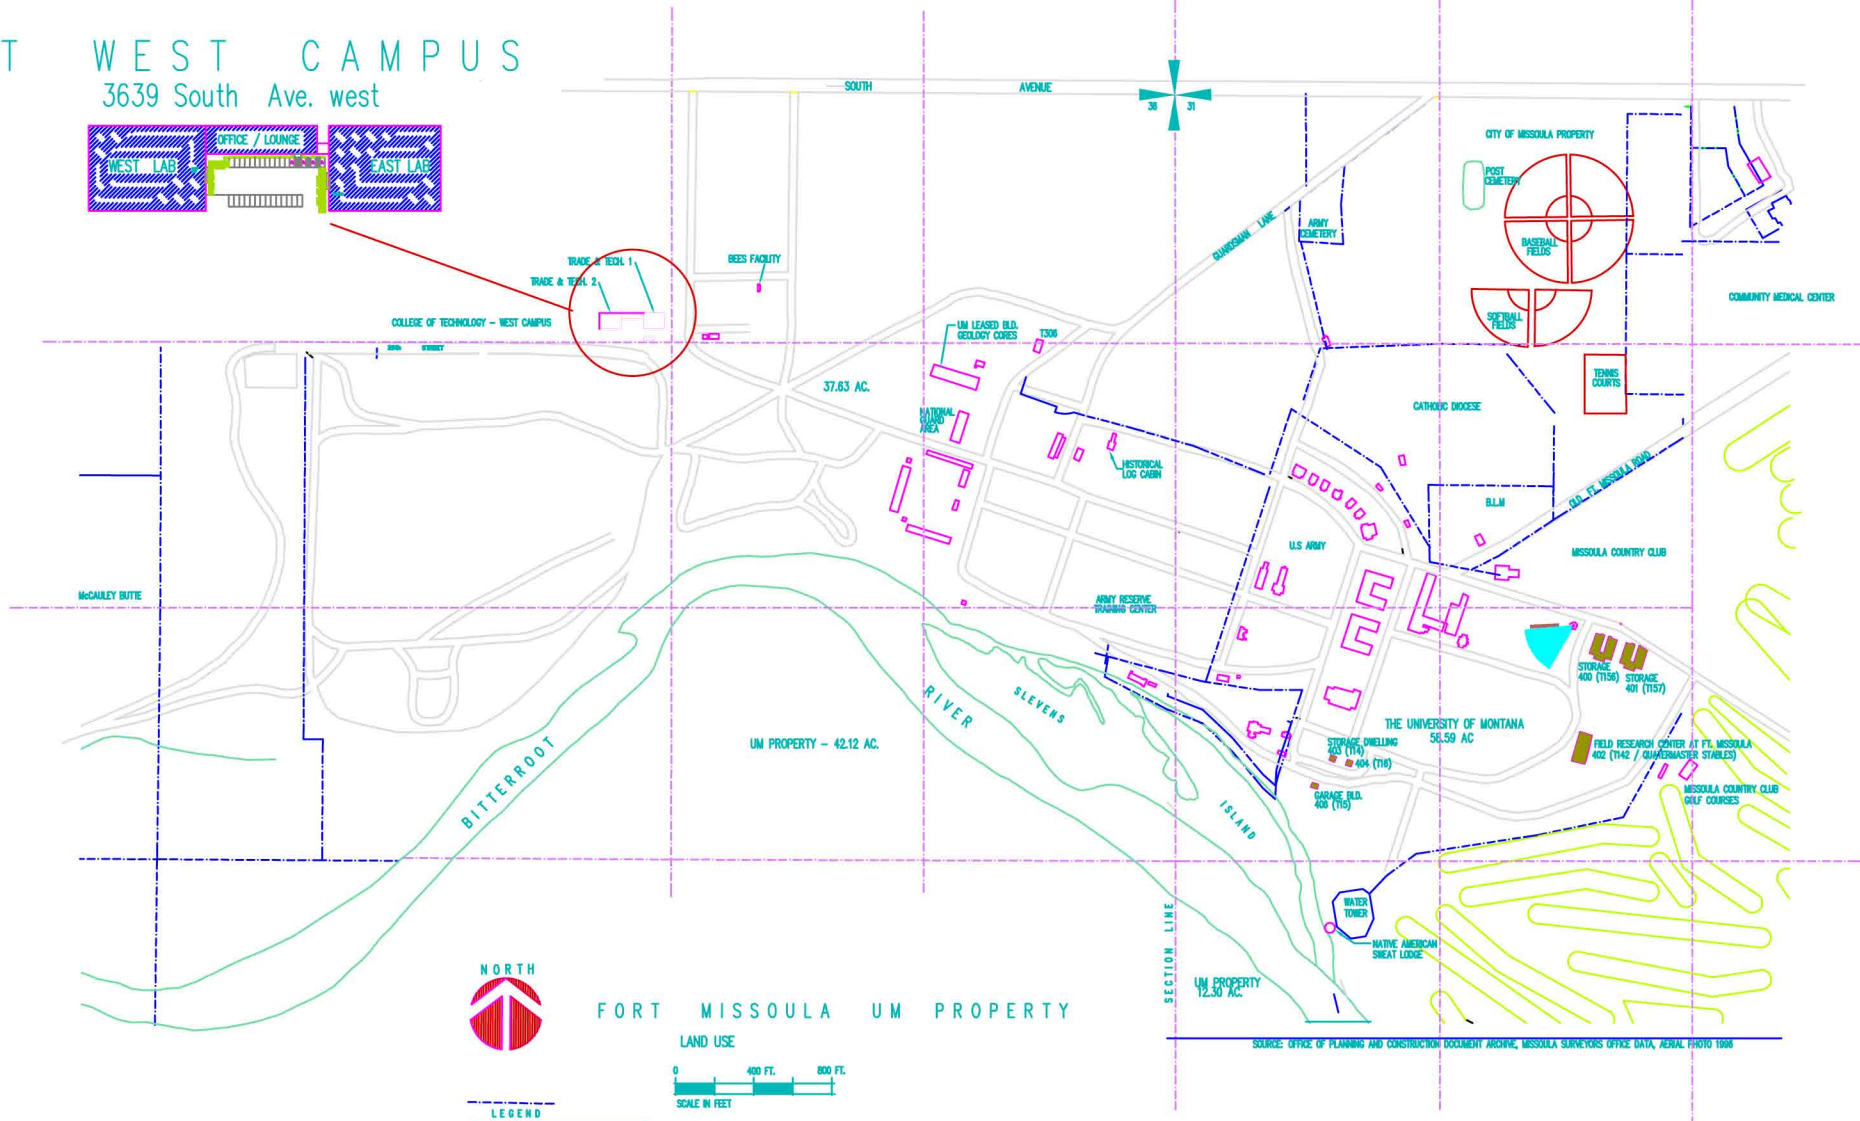

WEST CAMPUS

3639 South Ave. west

FORT MISSOULA UM PROPERTY

LAND USE

LEGEND

UM PROPERTY

EXISTING PROPERTY LINES