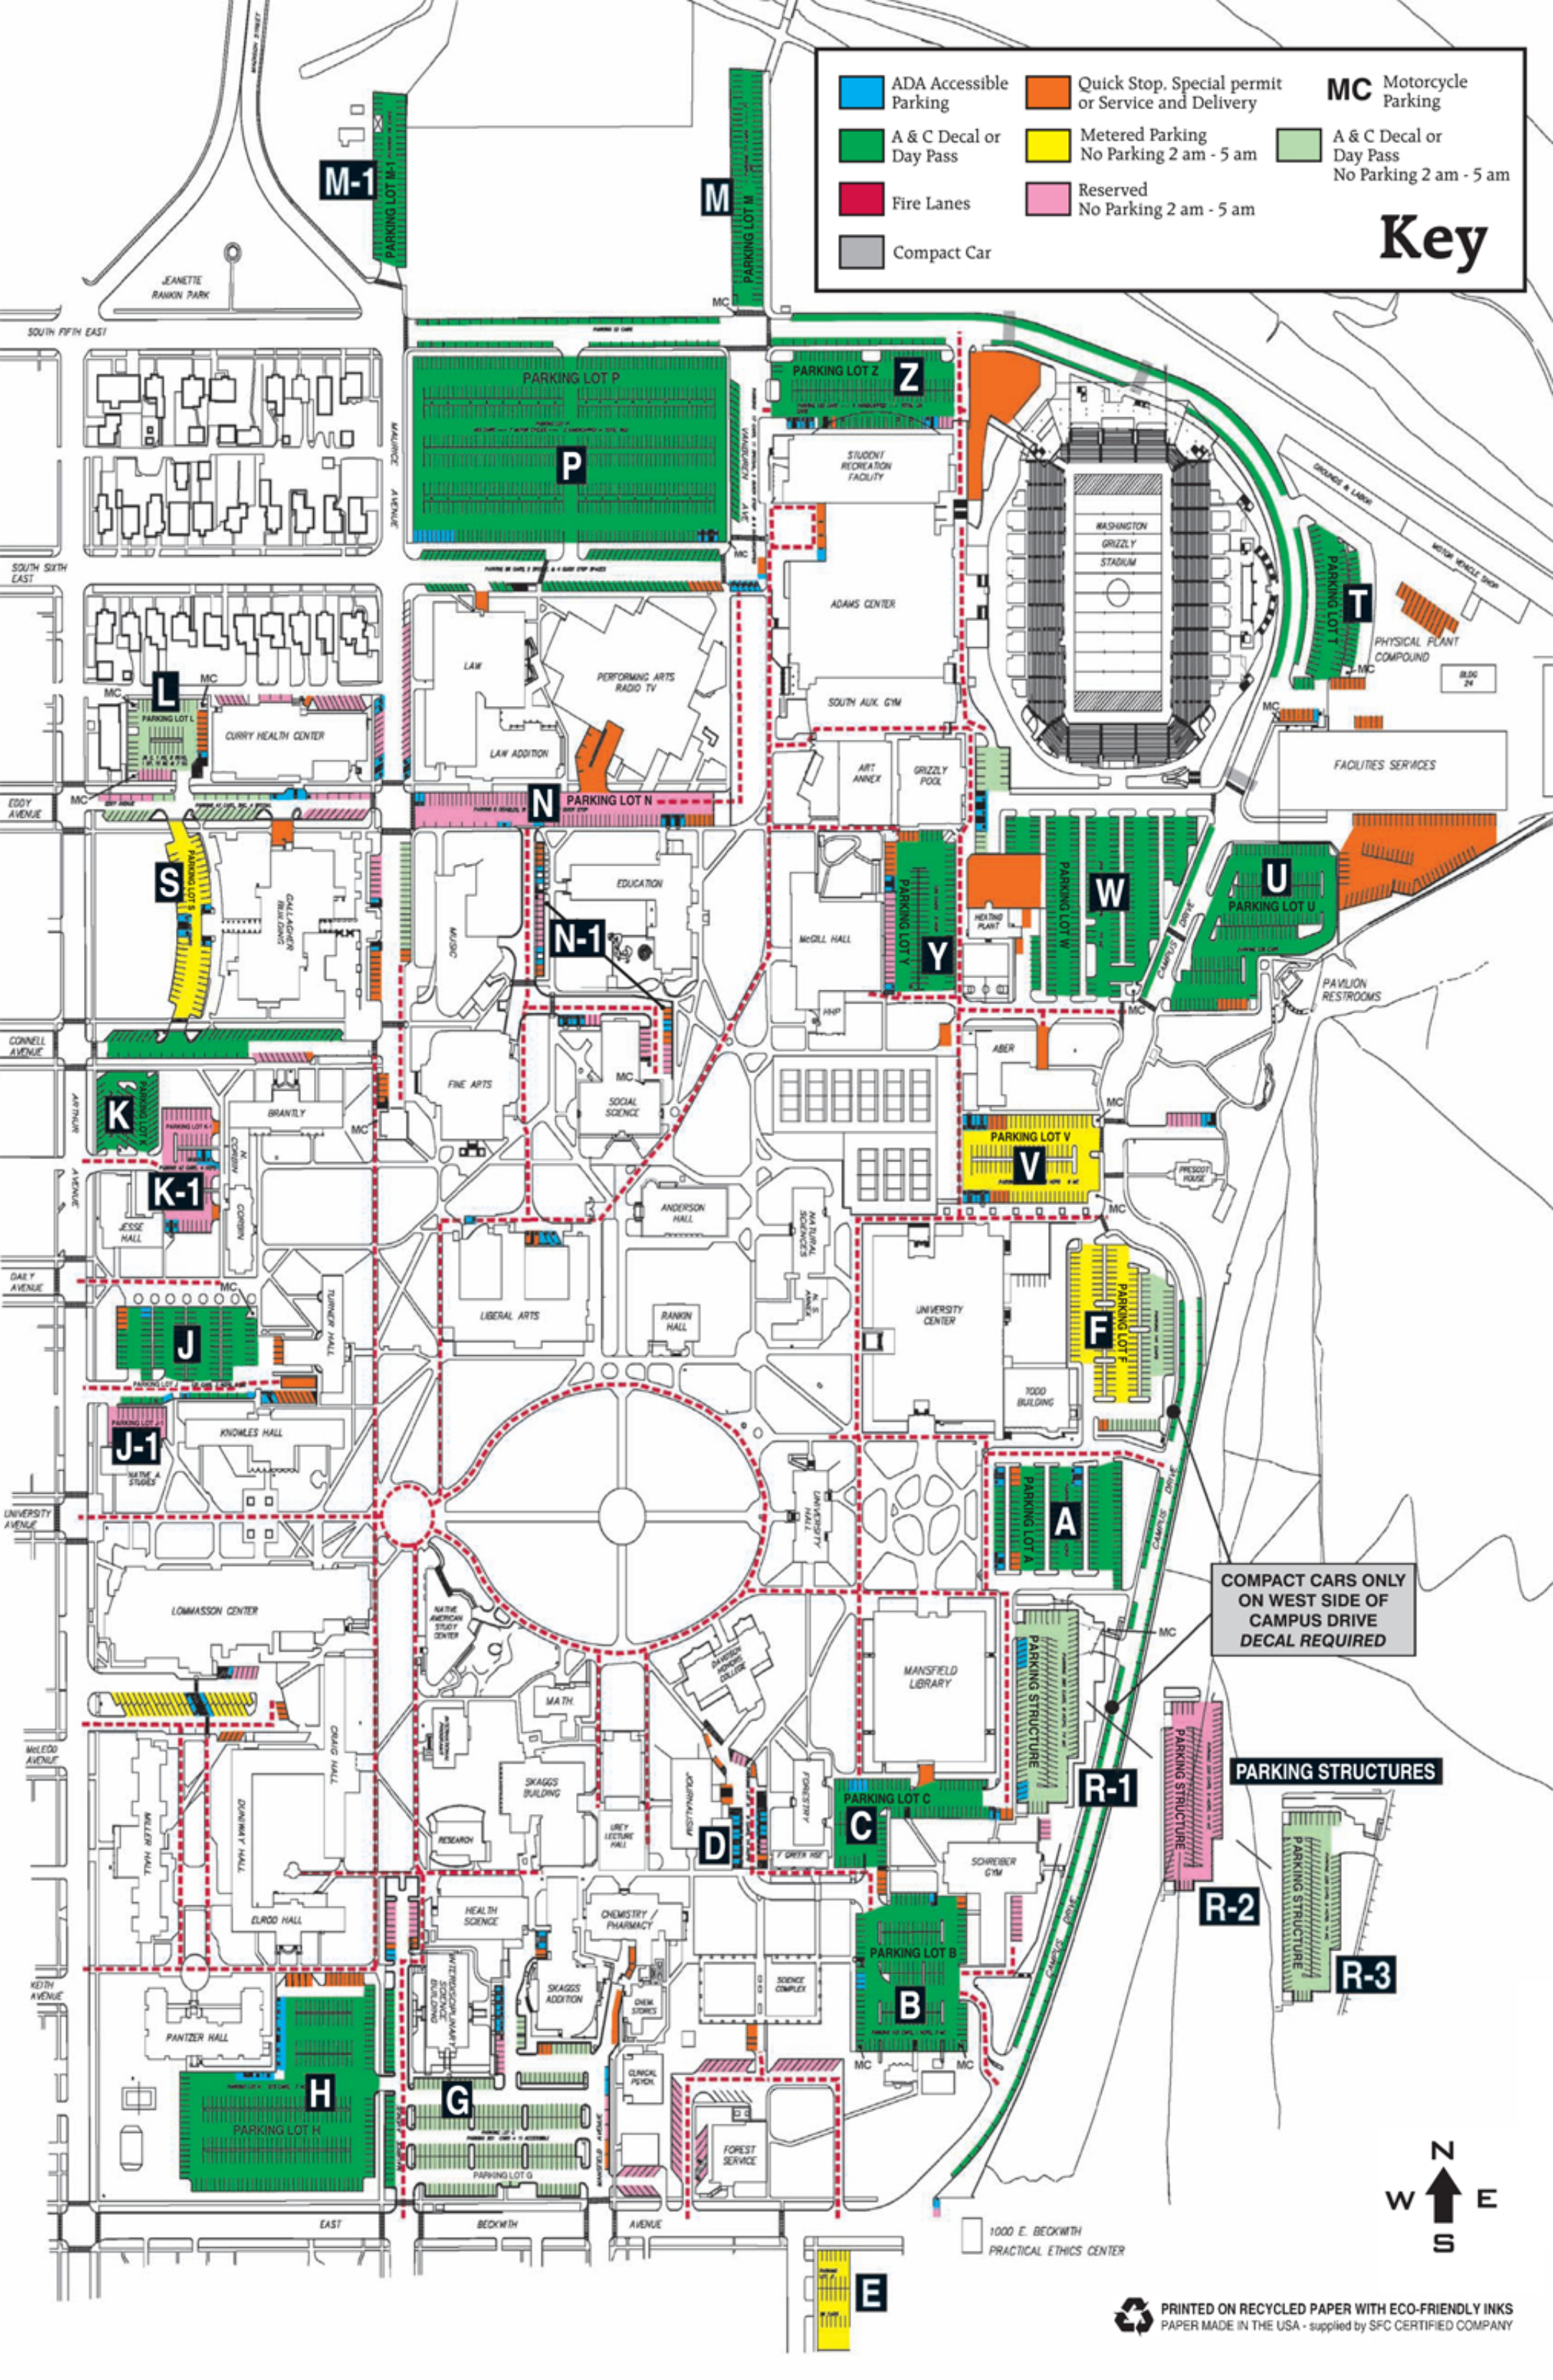

	ADA Accessible Parking		Quick Stop. Special permit or Service and Delivery		Motorcycle Parking
	A & C Decal or Day Pass		Metered Parking No Parking 2 am - 5 am		A & C Decal or Day Pass No Parking 2 am - 5 am
	Fire Lanes		Reserved No Parking 2 am - 5 am		
	Compact Car				

Key

**COMPACT CARS ONLY ON WEST SIDE OF CAMPUS DRIVE
DECAL REQUIRED**

PARKING STRUCTURES