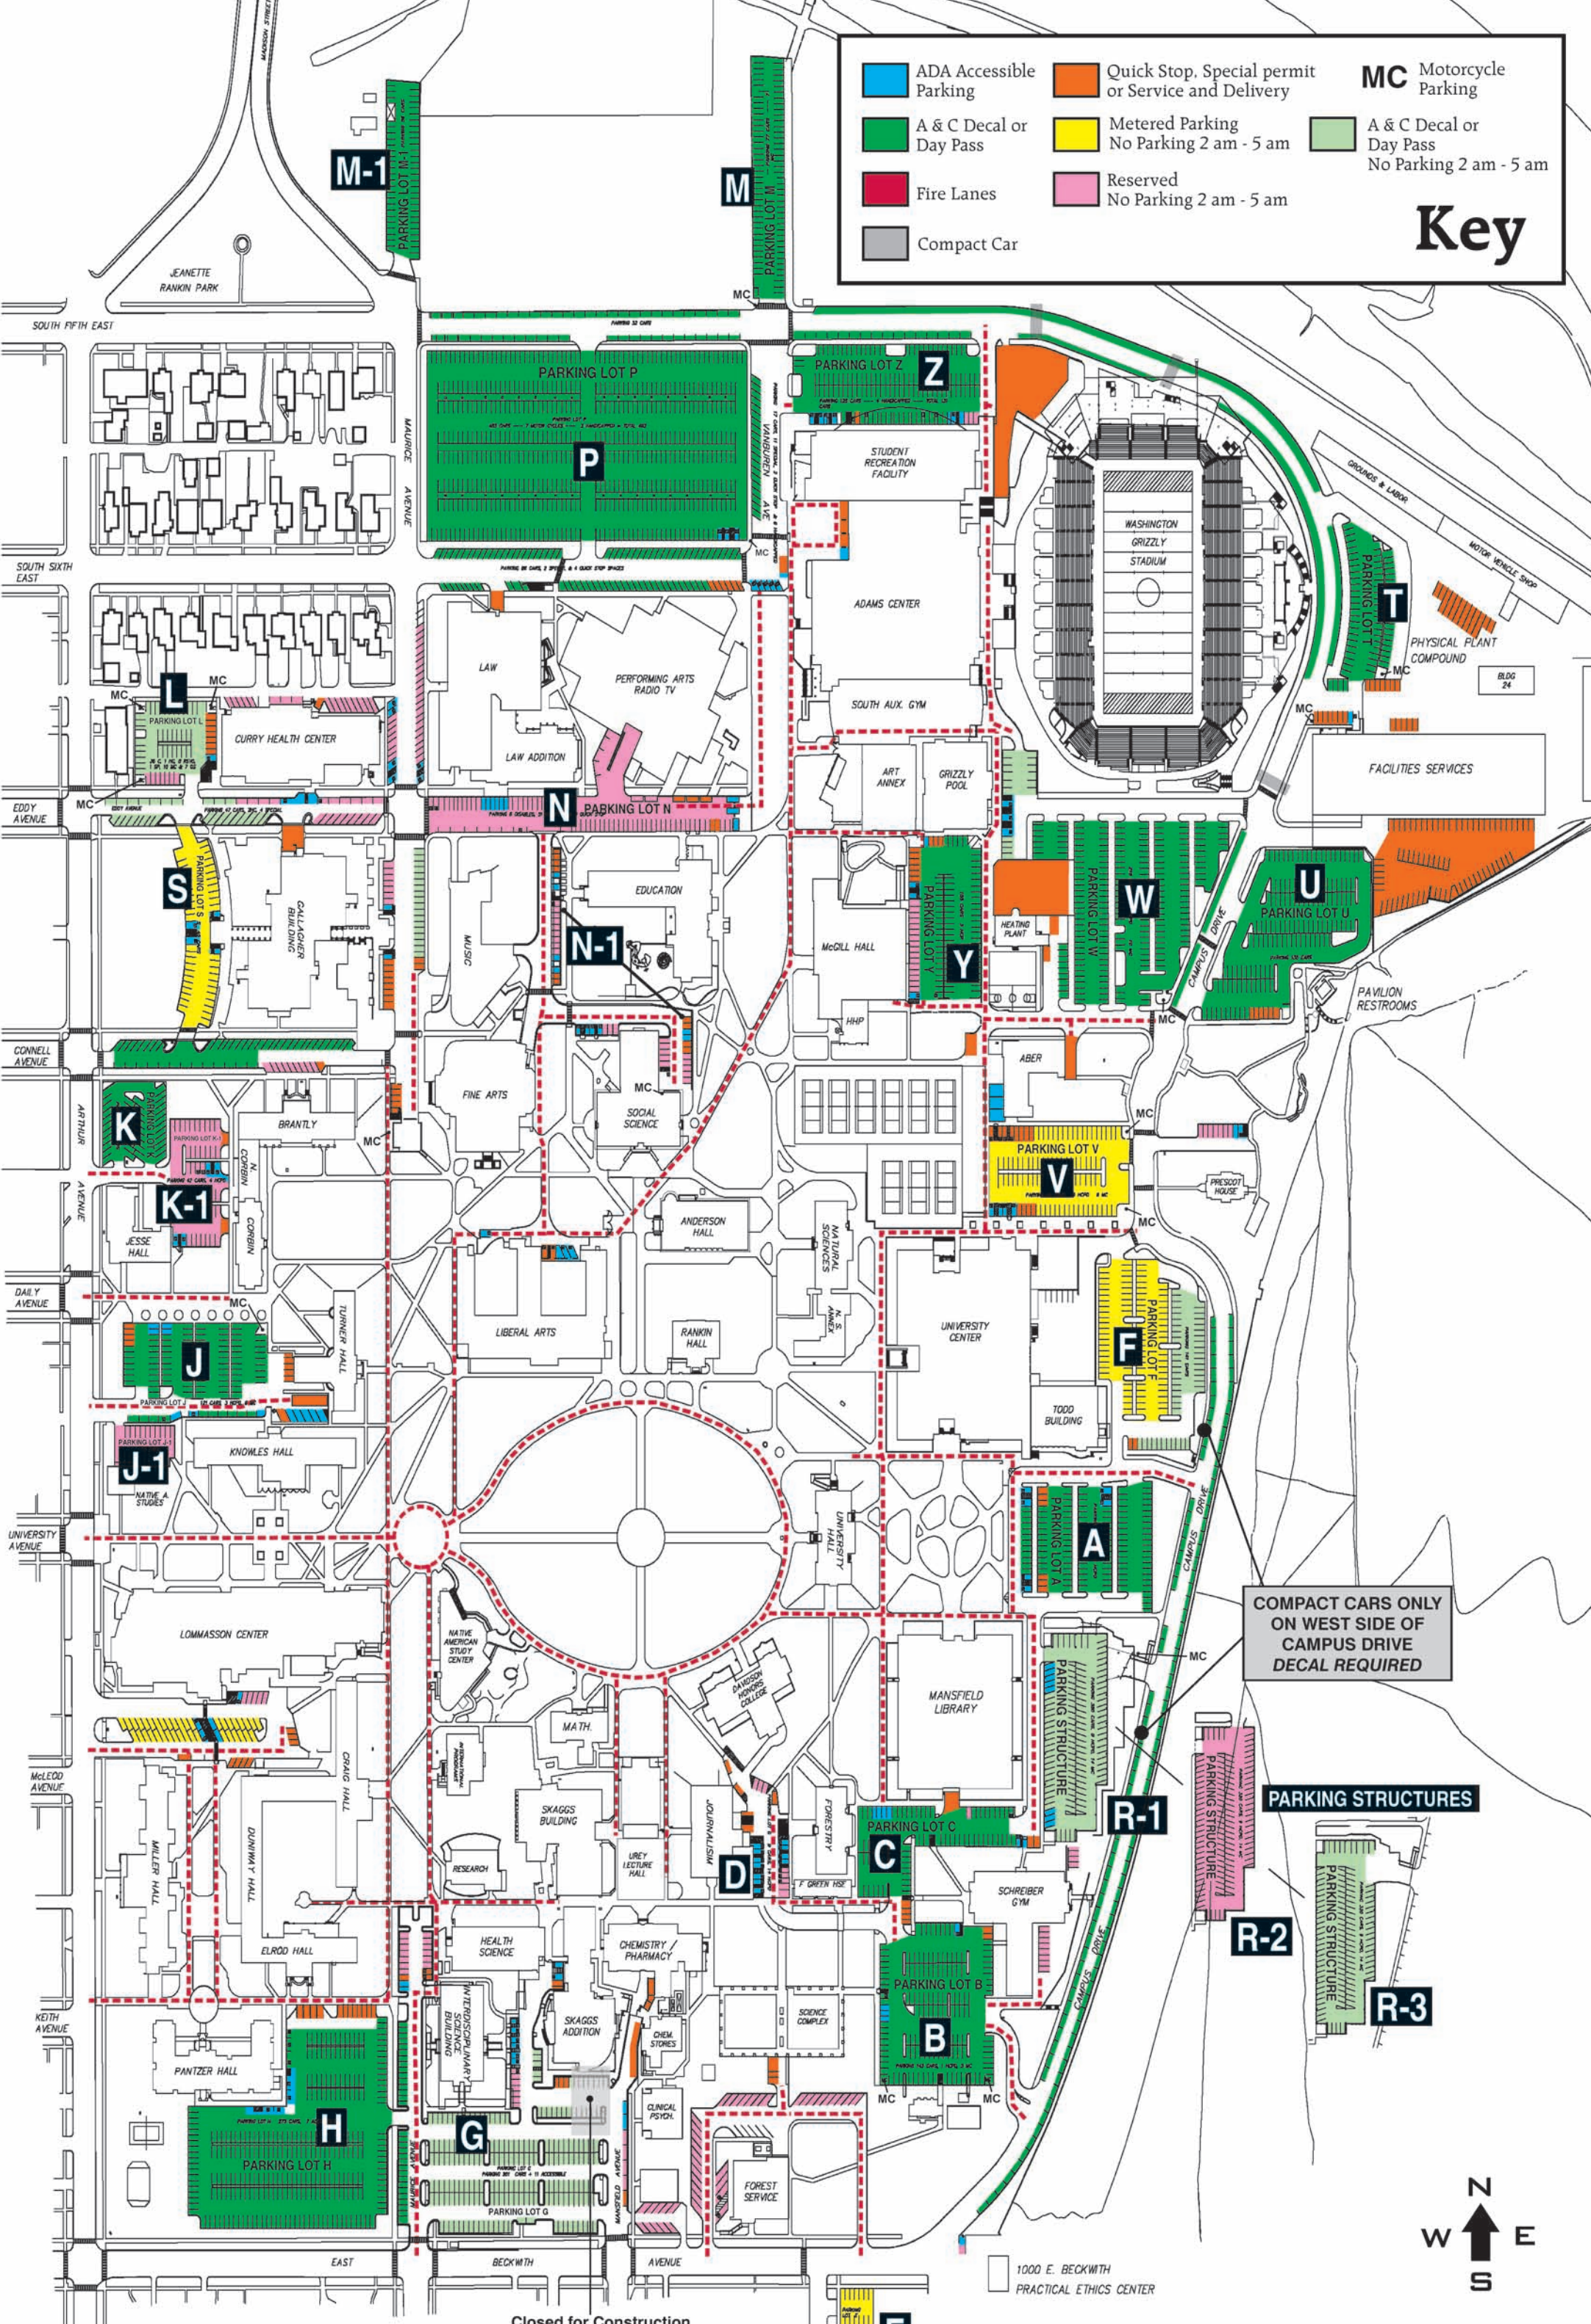

	ADA Accessible Parking		Quick Stop. Special permit or Service and Delivery		Motorcycle Parking
	A & C Decal or Day Pass		Metered Parking		A & C Decal or Day Pass No Parking 2 am - 5 am
	Fire Lanes		Reserved No Parking 2 am - 5 am		
	Compact Car				

Key

COMPACT CARS ONLY ON WEST SIDE OF CAMPUS DRIVE DECAL REQUIRED

PARKING STRUCTURES

Closed for Construction