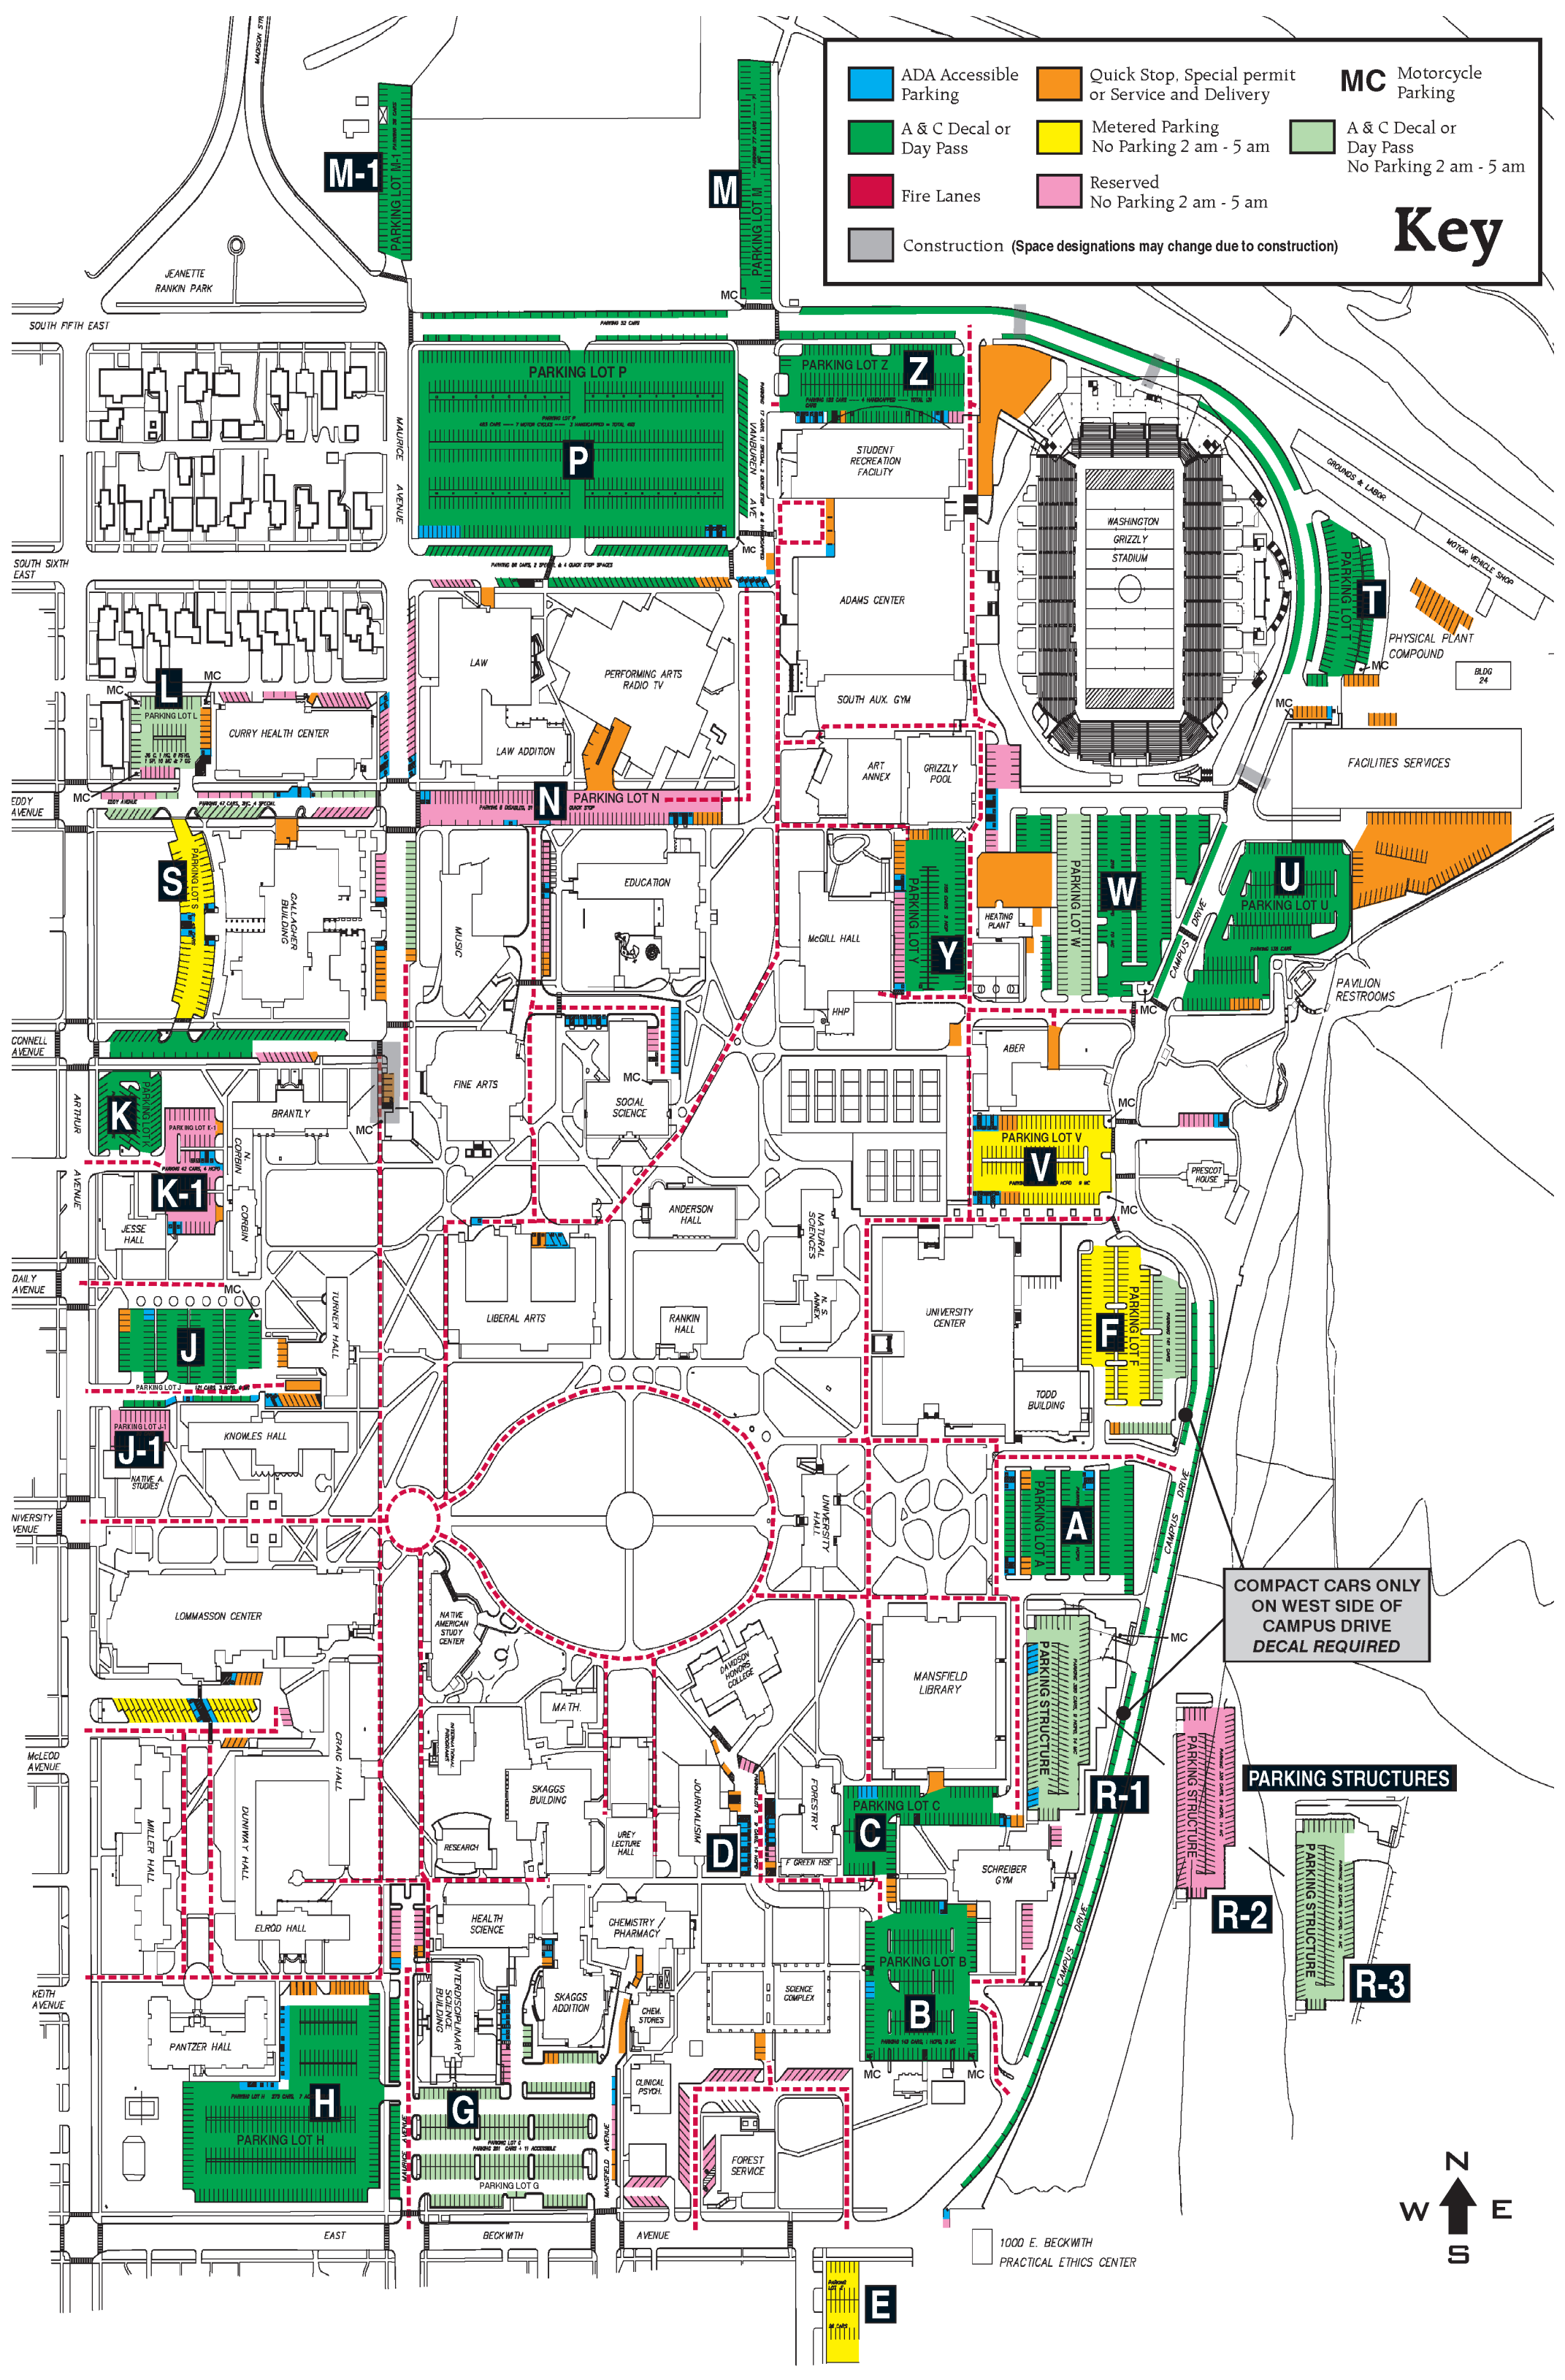

	ADA Accessible Parking		Quick Stop, Special permit or Service and Delivery		Motorcycle Parking
	A & C Decal or Day Pass		Metered Parking No Parking 2 am - 5 am		A & C Decal or Day Pass No Parking 2 am - 5 am
	Fire Lanes		Reserved No Parking 2 am - 5 am		
	Construction (Space designations may change due to construction)				

# Key

**COMPACT CARS ONLY ON WEST SIDE OF CAMPUS DRIVE DECAL REQUIRED**

**PARKING STRUCTURES**

1000 E. BECKWITH  
PRACTICAL ETHICS CENTER