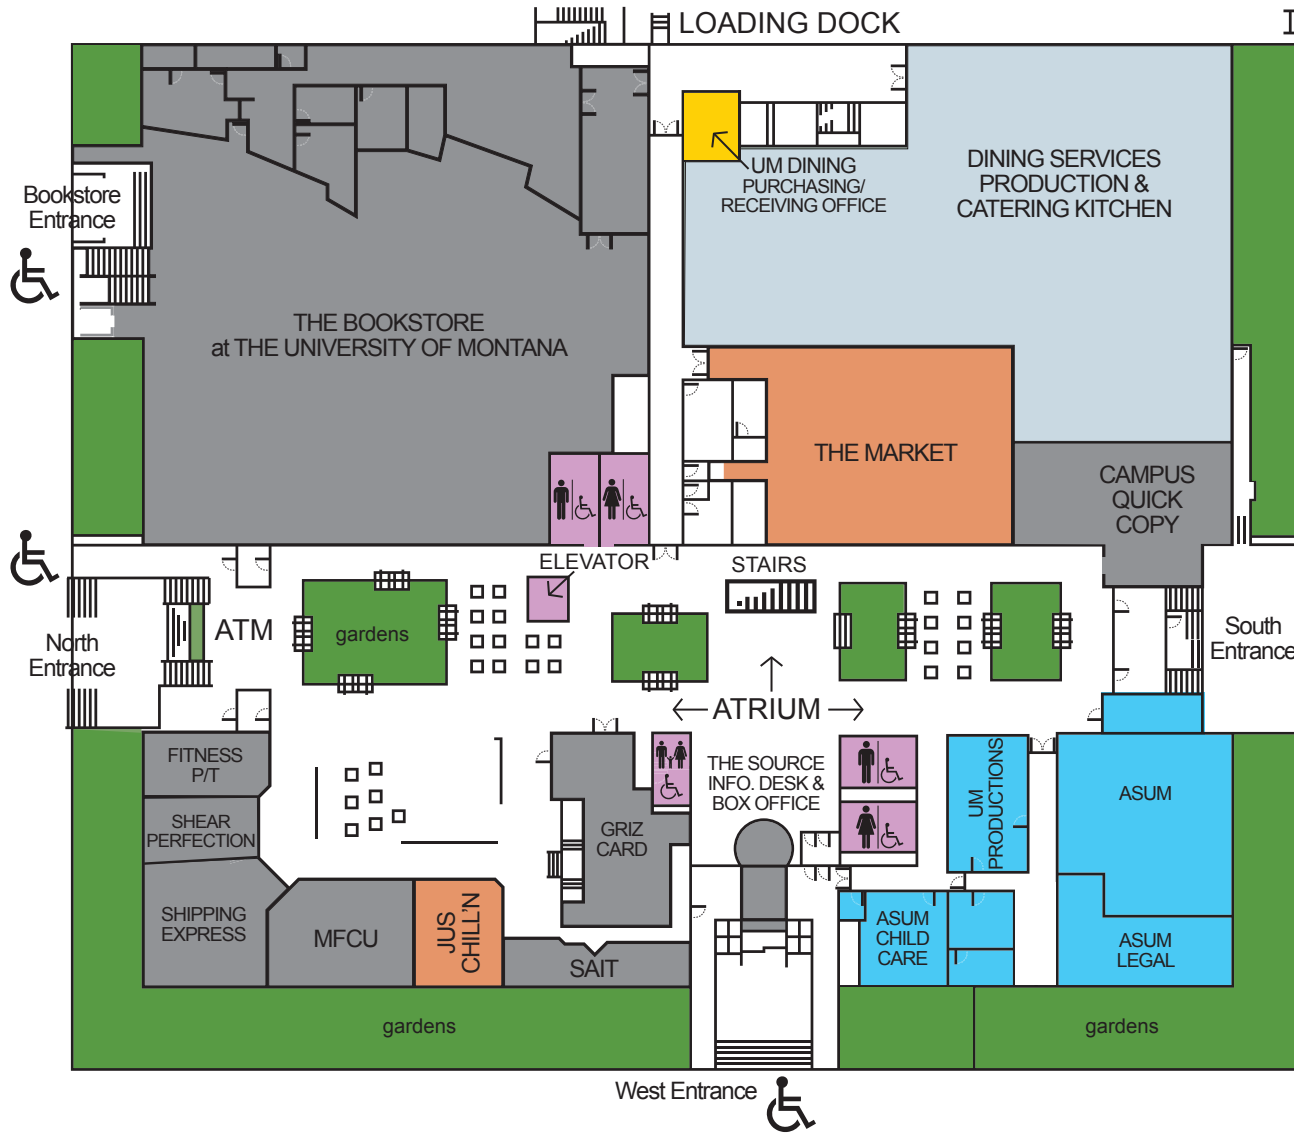

UNIVERSITY CENTER

FIRST FLOOR Amenities

- ASUM
- ASUM Child Care
- The Bookstore
- Campus Quick Copy
- Dining Services Production & Catering Kitchen
- Elevator
- Fitness Physical Therapy
- Griz Card Central
- Just Chill'n
- The Market
- Missoula Federal Credit Union
- Restrooms
- SAIT (Student Affairs IT)
- Shear Perfection
- Shipping Express
- The Source
- UM Dining Purchasing/Receiving Office
- UM Productions

SECOND FLOOR Amenities

- Administration Office
- ADSUM (Disability Services)
- Art Gallery
- Blackstone LaunchPad
- The Branch Center
- The Branch Center Advisor
- Commons
- Dining Services Kitchen
- Elevator
- Food Court
 - Casa Nina
 - Doc's Sandwich Shop
 - Eson Gib - Sushi
 - Garden City Greens
 - Noodle Express
 - Soups N Such
 - Tandoor Express
 - 406 Grill
- FSI Advisor
- Game Room
- KBGA Radio
- LAMBDA Alliance
- Marketing Office
- Meeting Rooms
(UC 207, UC 215-216, UC 222-224)
- Pizza Hut & Wing Street
- Prayer/Meditation Room
- Restrooms
- Tech Lounge
- Women's Resource Center

THIRD FLOOR

Amenities

- Alumni Boardroom (UC 329)
- Associate Director of Retail Operations
- Ballroom
- Elevator
- Grand Foyer
- Meeting Room Foyer
- Meeting Rooms (UC 326-327, UC 330-333)
- MT Event Services & Catering Office
- Restrooms
- Theater
- UM Catering Coordinator