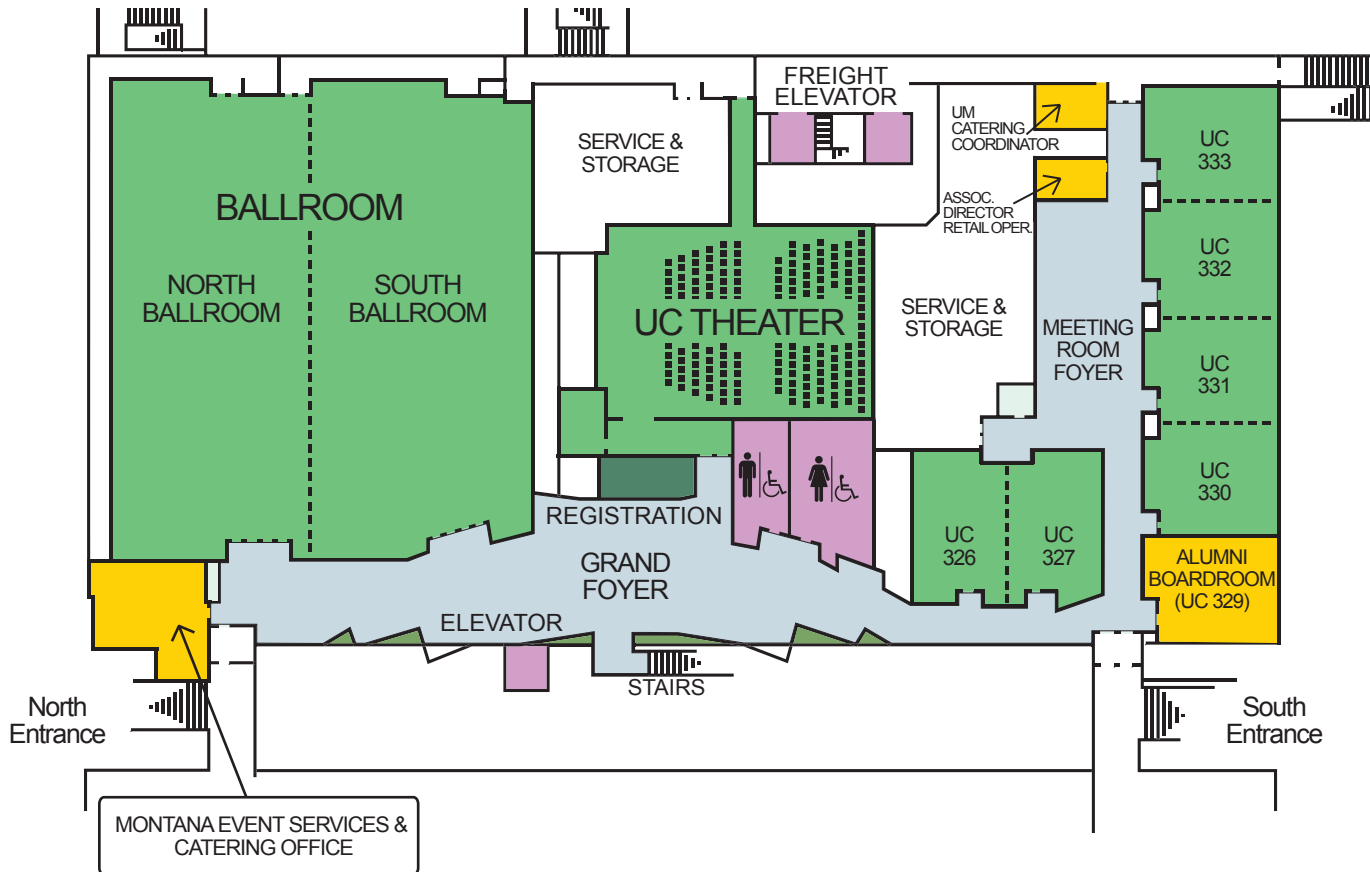

THIRD FLOOR

Amenities

- Alumni Boardroom (UC 329)
- Associate Director of Retail Operations
- Ballroom
- Elevator
- Grand Foyer
- Meeting Room Foyer
- Meeting Rooms (UC 326-327, UC 330-333)
- MT Event Services & Catering Office
- Restrooms
- Theater
- UM Catering Coordinator