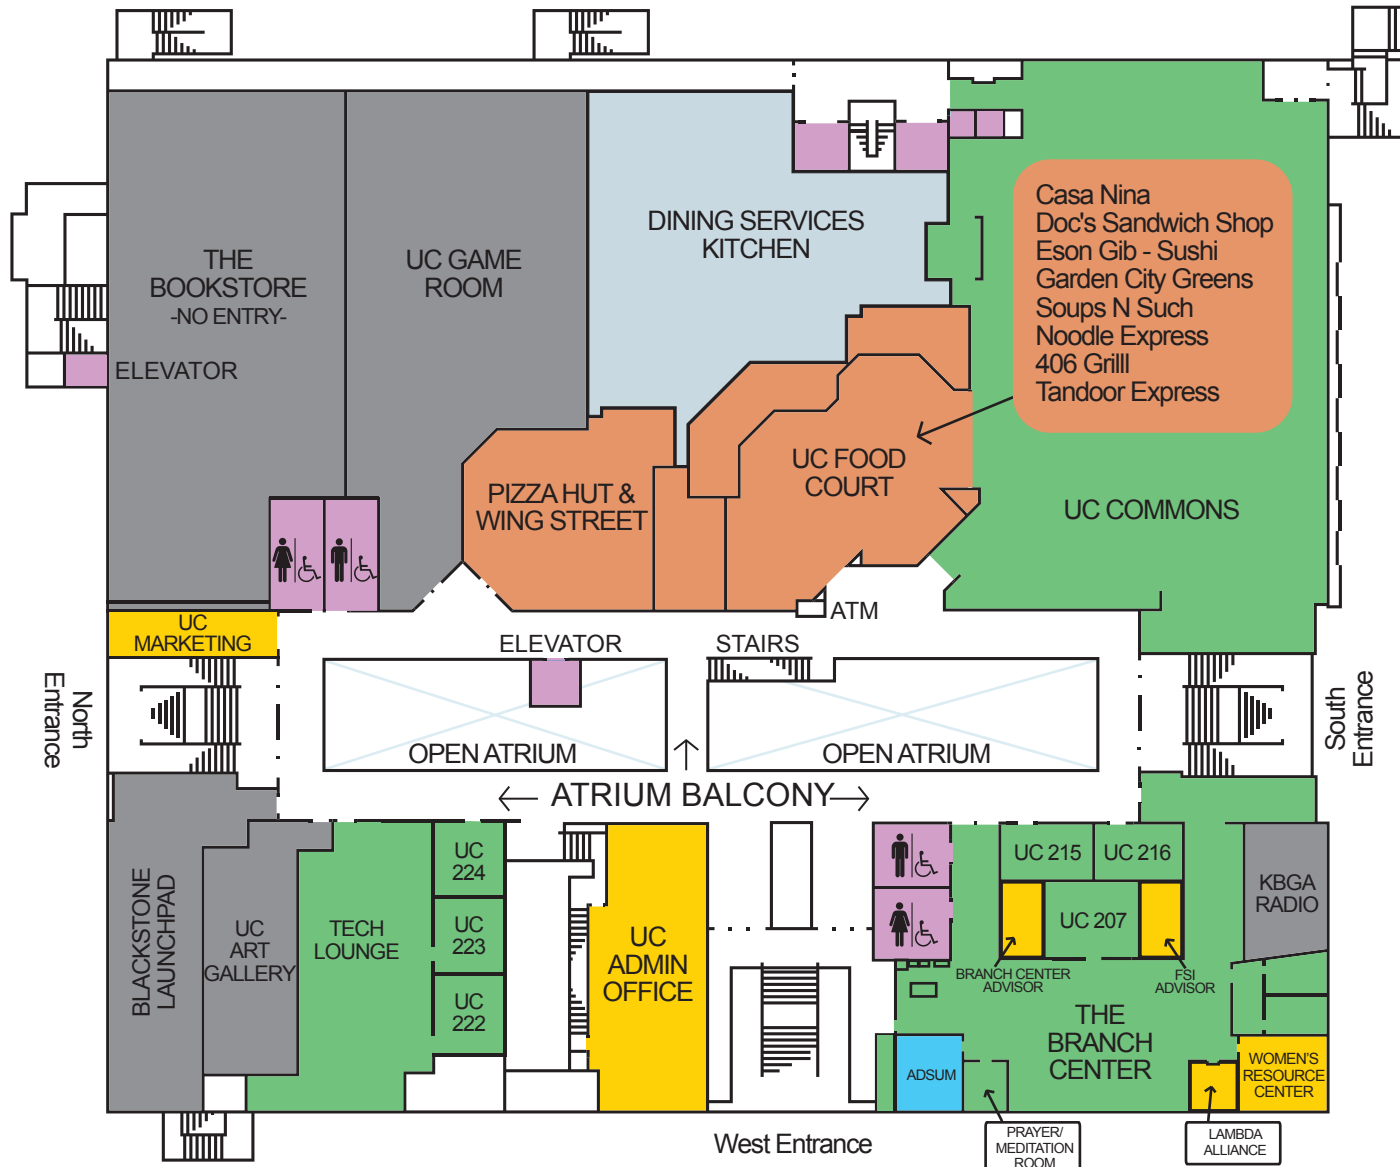

UNIVERSITY CENTER

FIRST FLOOR Amenities

- ASUM
- ASUM Child Care
- The Bookstore
- Campus Quick Copy
- Dining Services Production & Catering Kitchen
- Elevator
- Fitness Physical Therapy
- Griz Card Central
- Just Chill'n
- The Market
- Missoula Federal Credit Union
- Restrooms
- SAIT (Student Affairs IT)
- Shear Perfection
- Shipping Express
- The Source
- UM Dining Purchasing/Receiving Office
- UM Productions

SECOND FLOOR Amenities

- Administration Office
- ADSUM (Disability Services)
- Art Gallery
- Blackstone LaunchPad
- The Branch Center
- The Branch Center Advisor
- Commons
- Dining Services Kitchen
- Elevator
- Food Court
 - Casa Nina
 - Doc's Sandwich Shop
 - Eson Gib - Sushi
 - Garden City Greens
 - Noodle Express
 - Soups N Such
 - Tandoor Express
 - 406 Grill
- FSI Advisor
- Game Room
- KBGA Radio
- LAMBDA Alliance
- Marketing Office
- Meeting Rooms
(UC 207, UC 215-216, UC 222-224)
- Pizza Hut & Wing Street
- Prayer/Meditation Room
- Restrooms
- Tech Lounge
- Women's Resource Center

THIRD FLOOR

Amenities

- Alumni Boardroom (UC 329)
- Associate Director of Retail Operations
- Ballroom
- Elevator
- Grand Foyer
- Meeting Room Foyer
- Meeting Rooms (UC 326-327, UC 330-333)
- MT Event Services & Catering Office
- Restrooms
- Theater
- UM Catering Coordinator