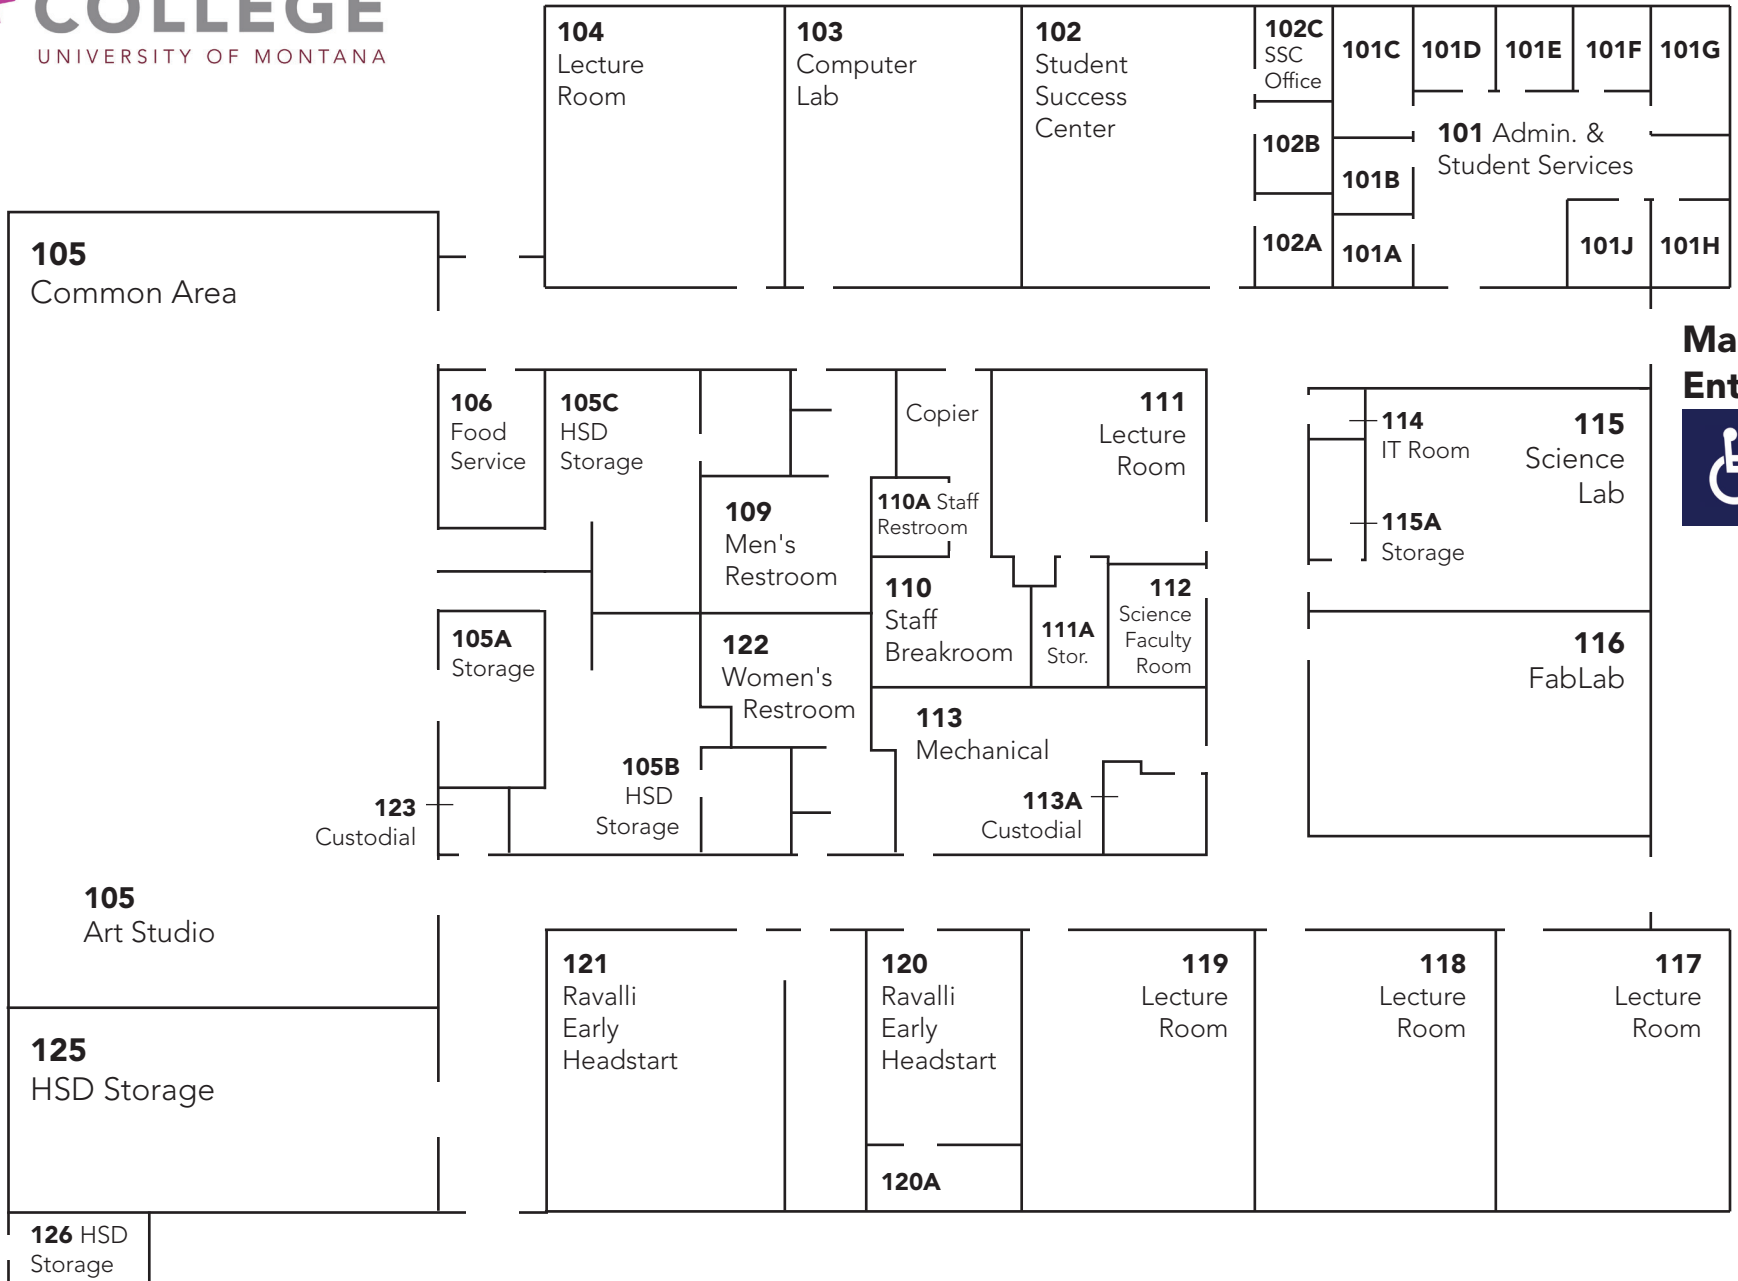

BITTERROOT COLLEGE

UNIVERSITY OF MONTANA

Main Entrance