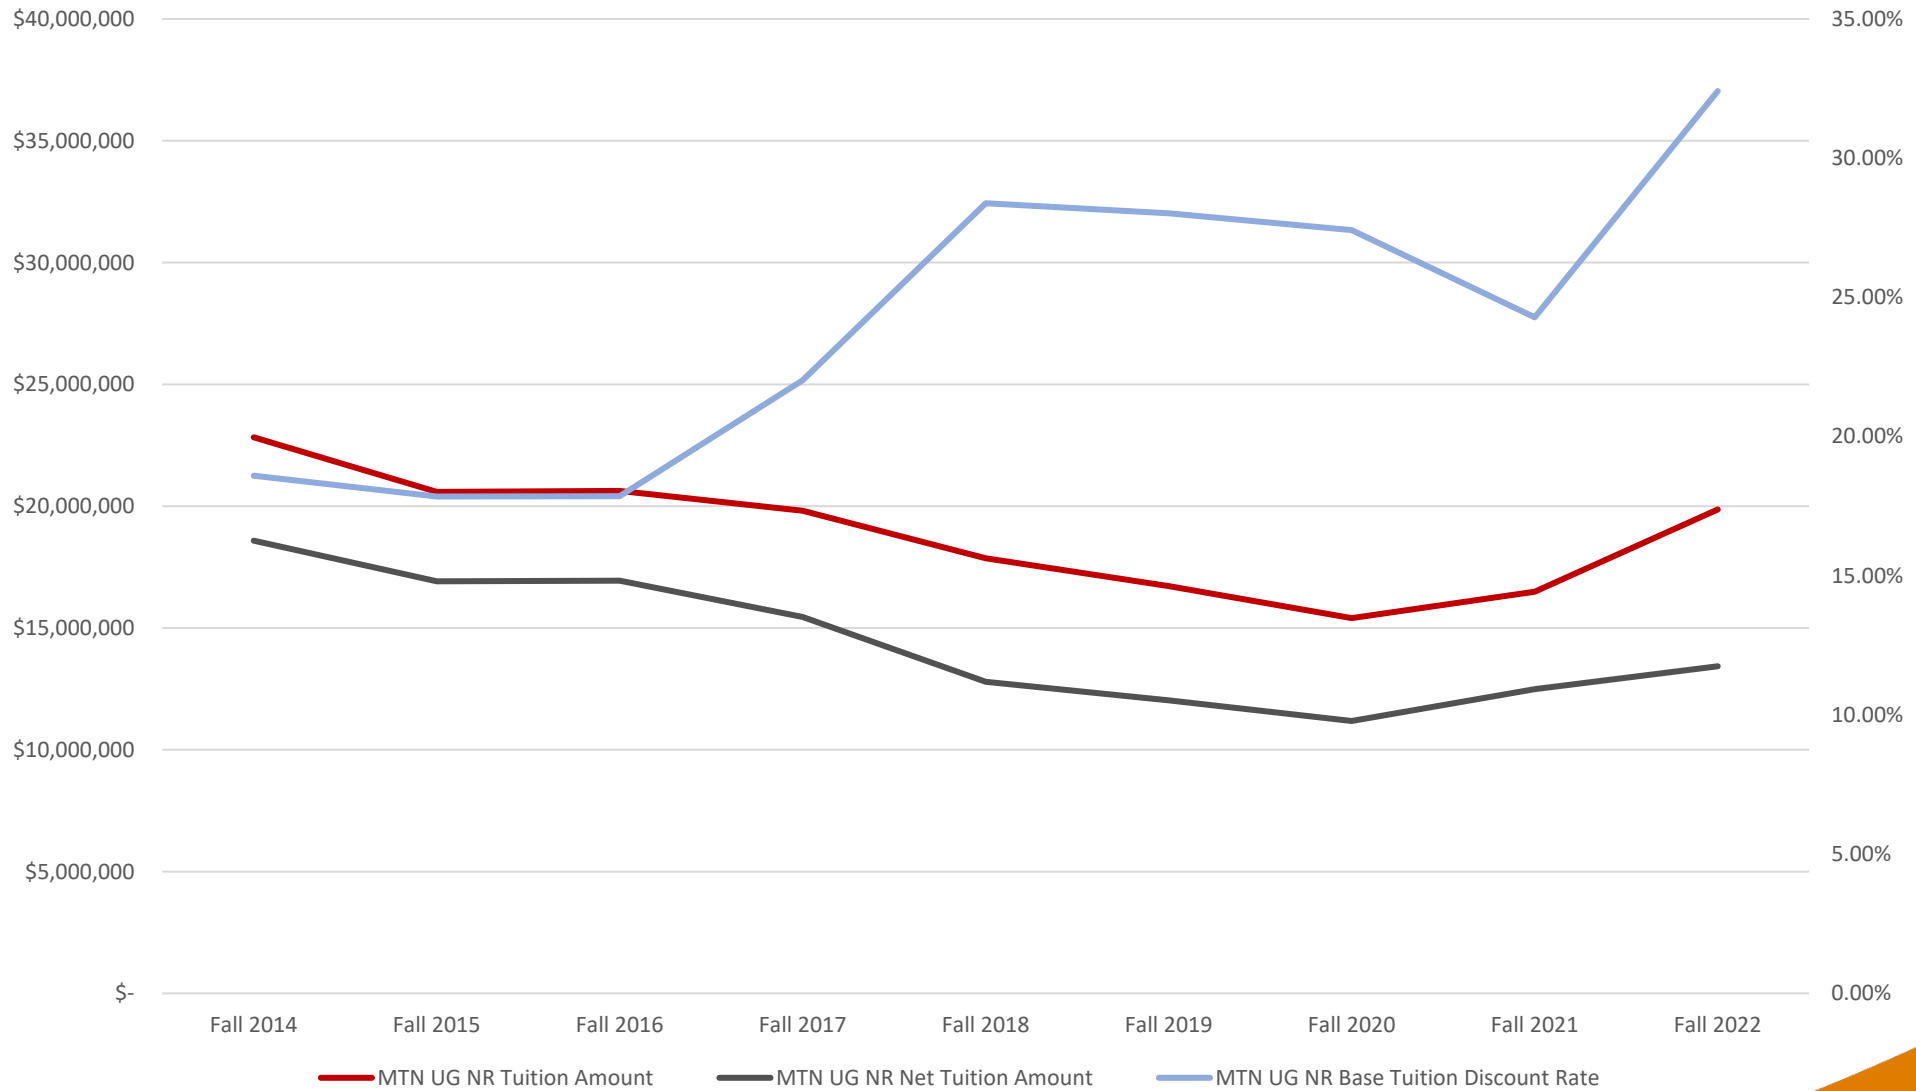

University of Montana

Tuition Revenue Trends

University of Montana Change in Total Net Tuition Revenue

Mountain Campus

Tuition Revenue by Student Type

Mountain Campus

Tuition Revenue per Student by Type

THANK YOU