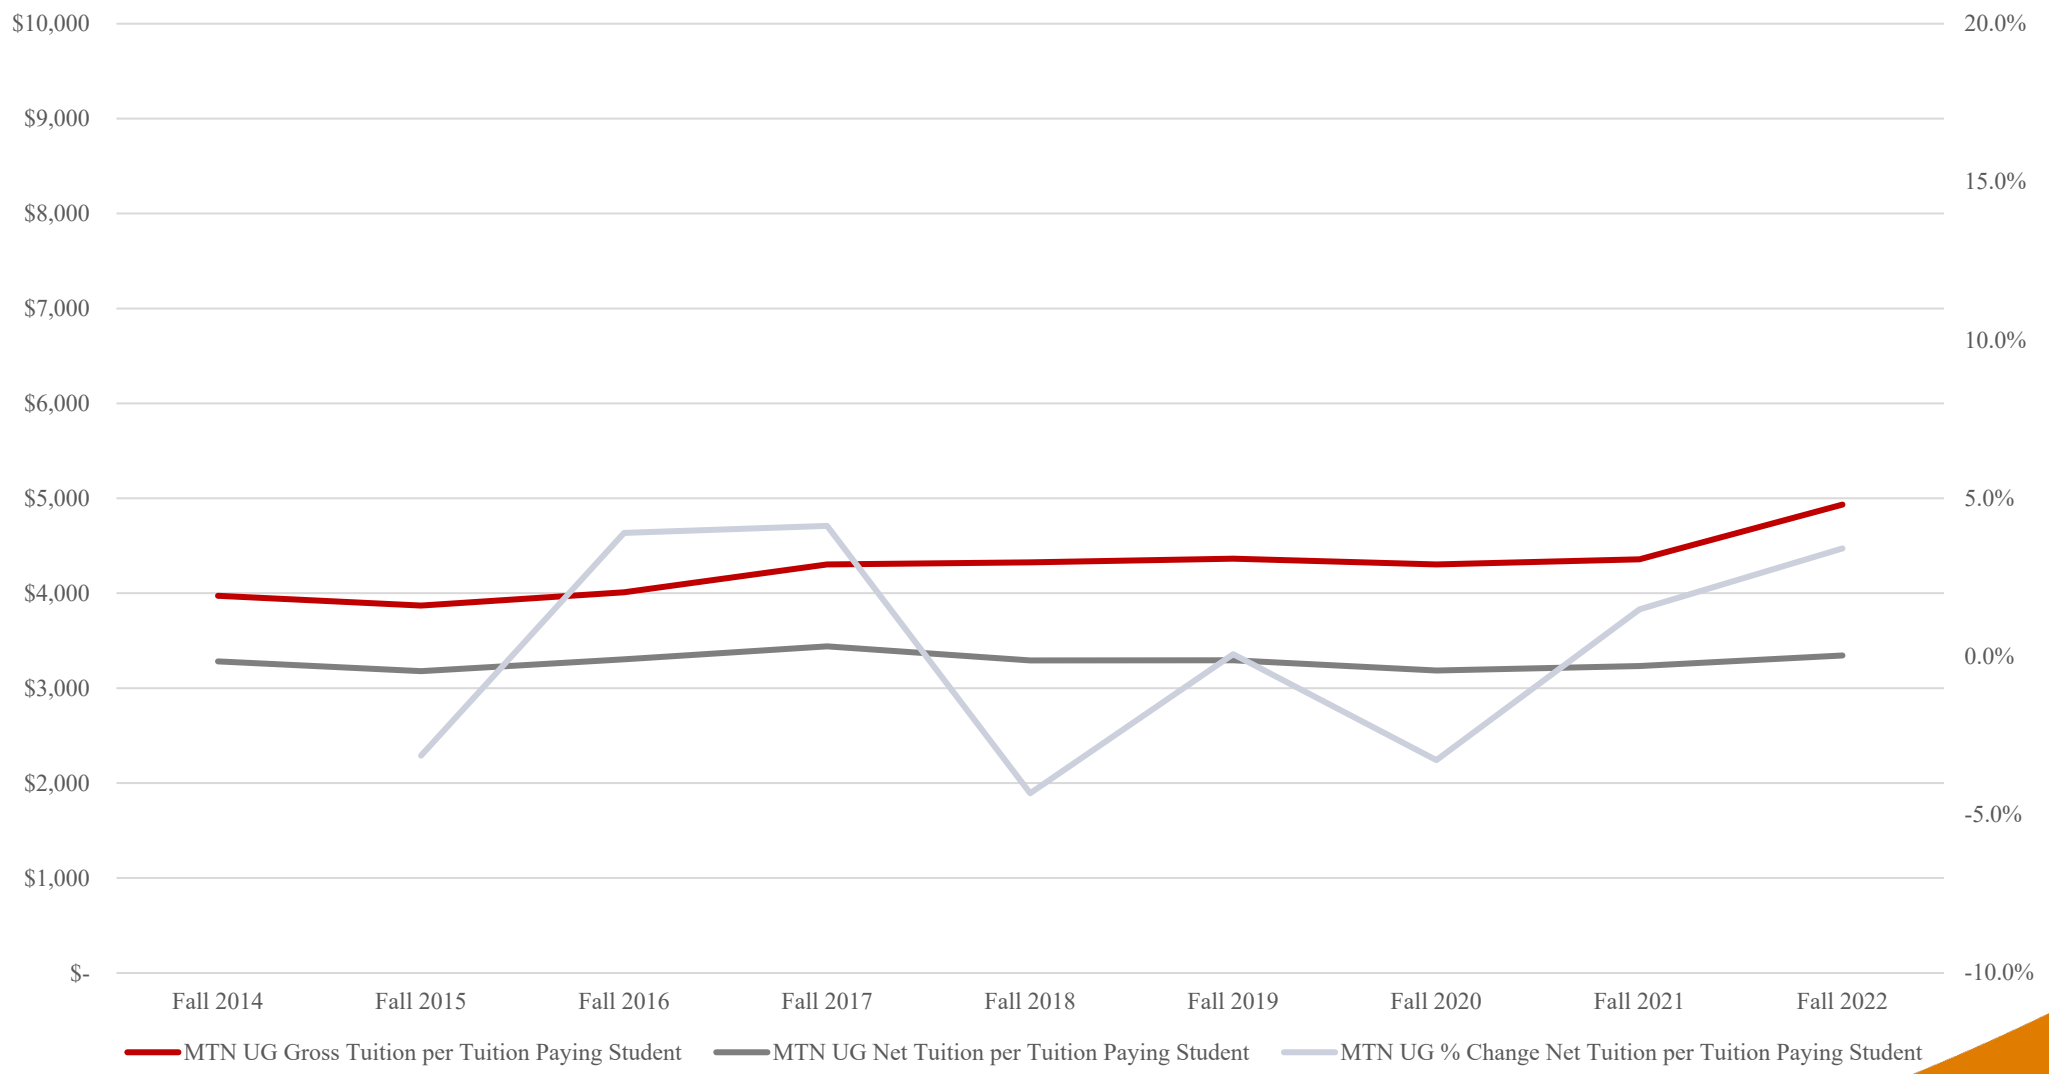

University of Montana

Tuition Revenue Trends

University of Montana Change in Total Net Tuition Revenue

Mountain Campus

Tuition Revenue by Student Type

Mountain Campus

Tuition Revenue per Student by Type

THANK YOU