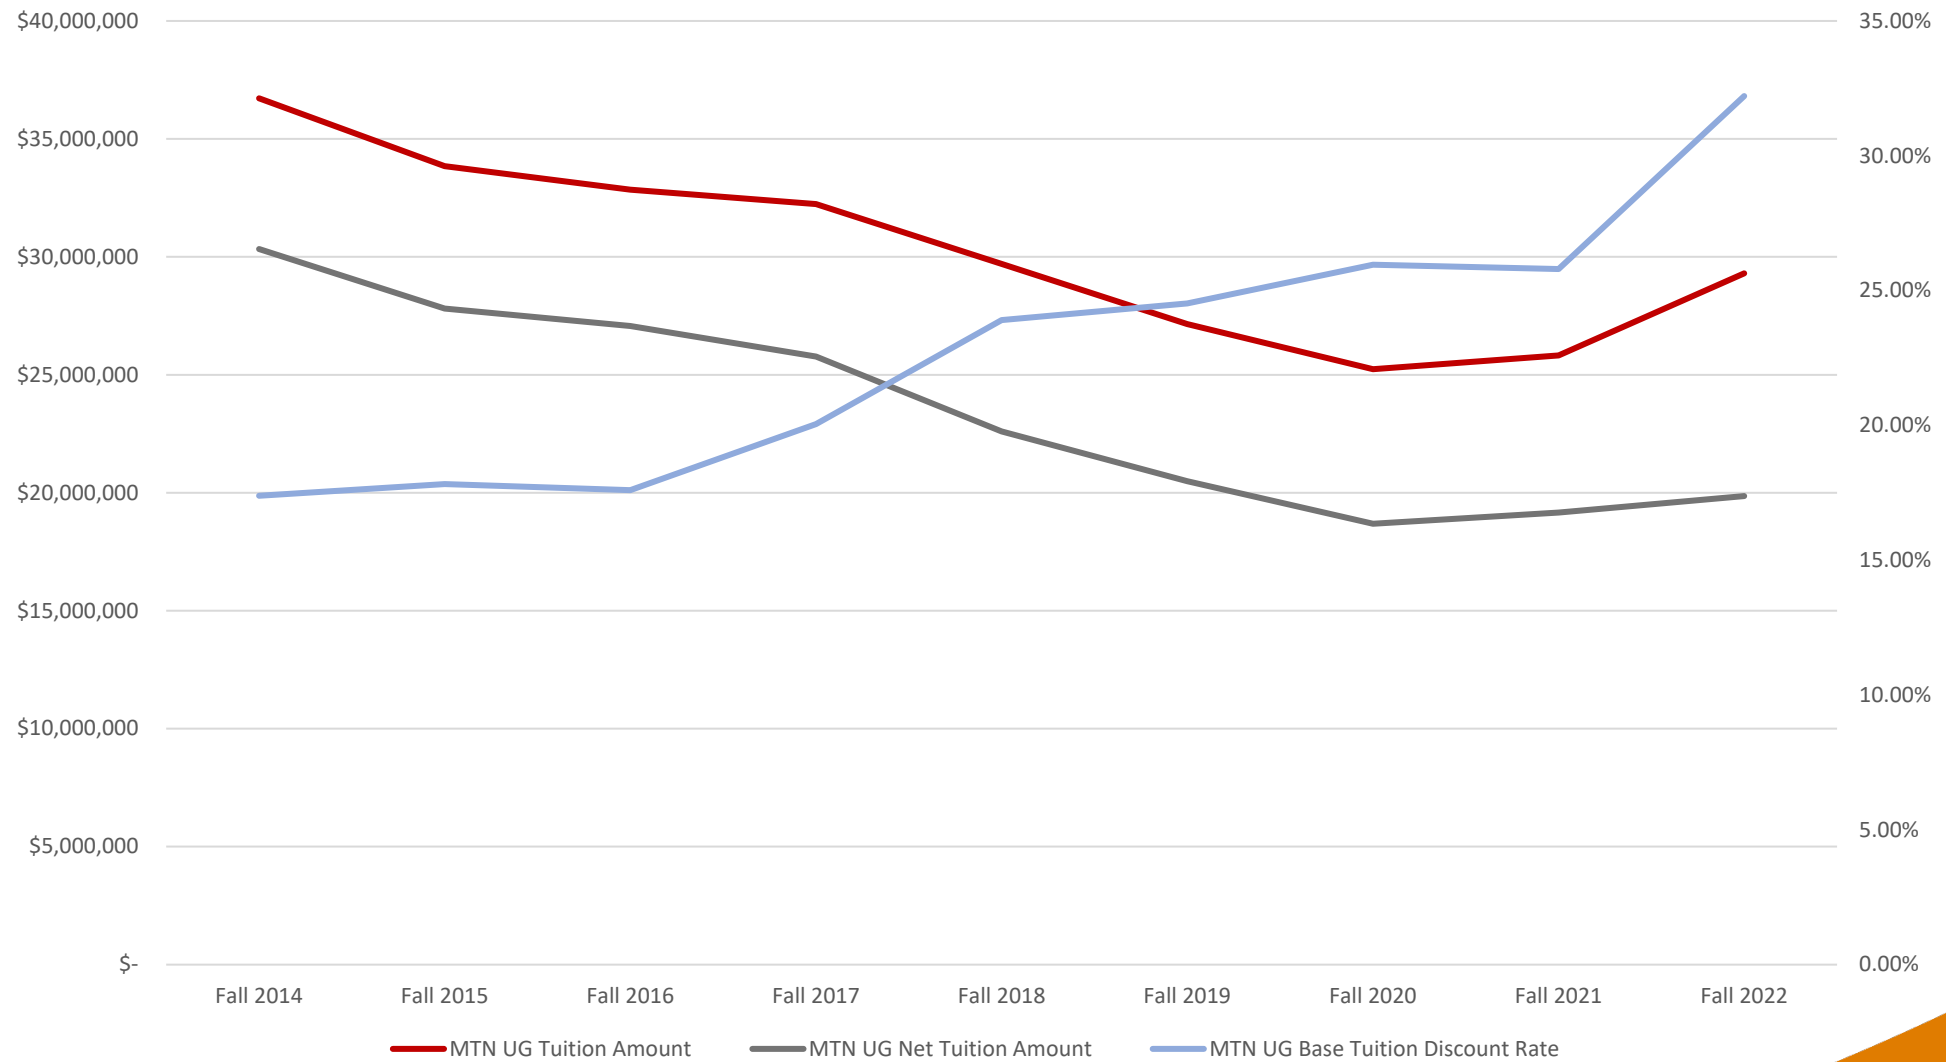

University of Montana

Tuition Revenue Trends

University of Montana Change in Total Net Tuition Revenue

Mountain Campus

Tuition Revenue by Student Type

Mountain Campus

Tuition Revenue per Student by Type

THANK YOU