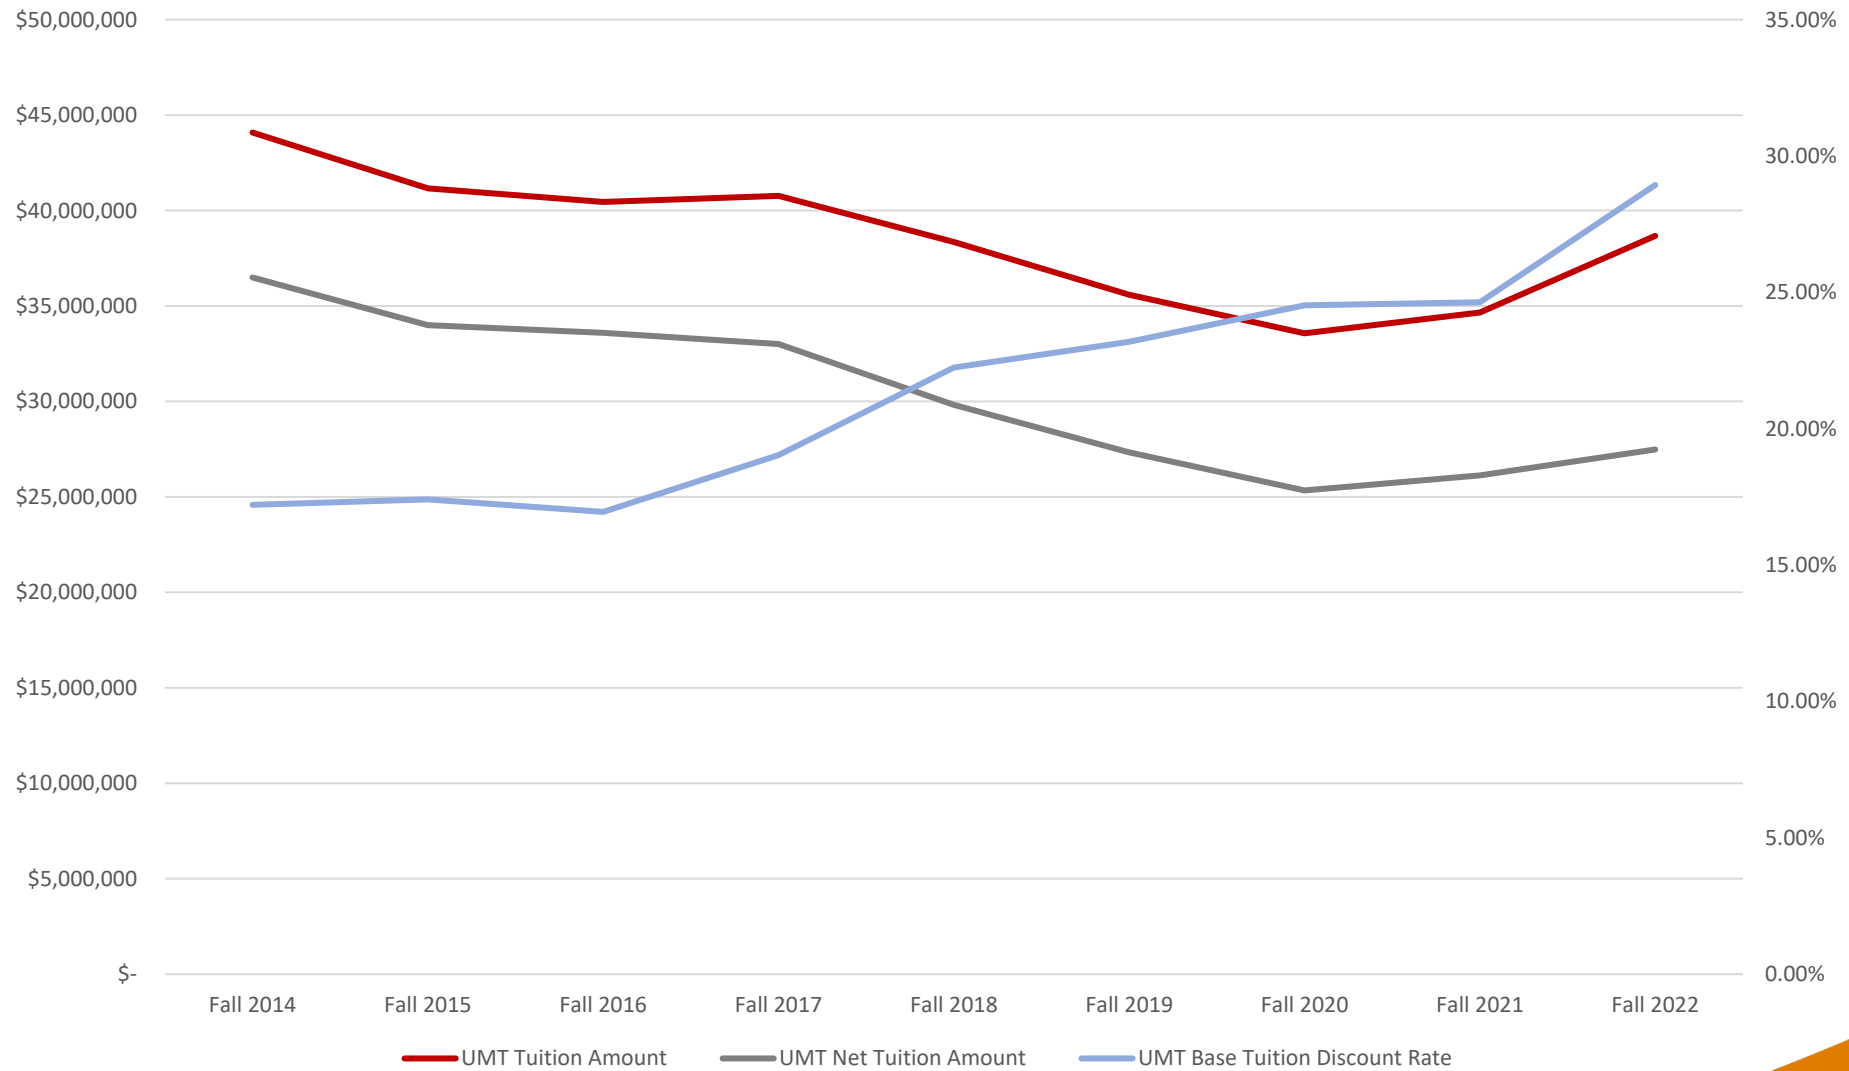

University of Montana

Tuition Revenue Trends

University of Montana Change in Total Net Tuition Revenue

Mountain Campus

Tuition Revenue by Student Type

Mountain Campus

Tuition Revenue per Student by Type

THANK YOU