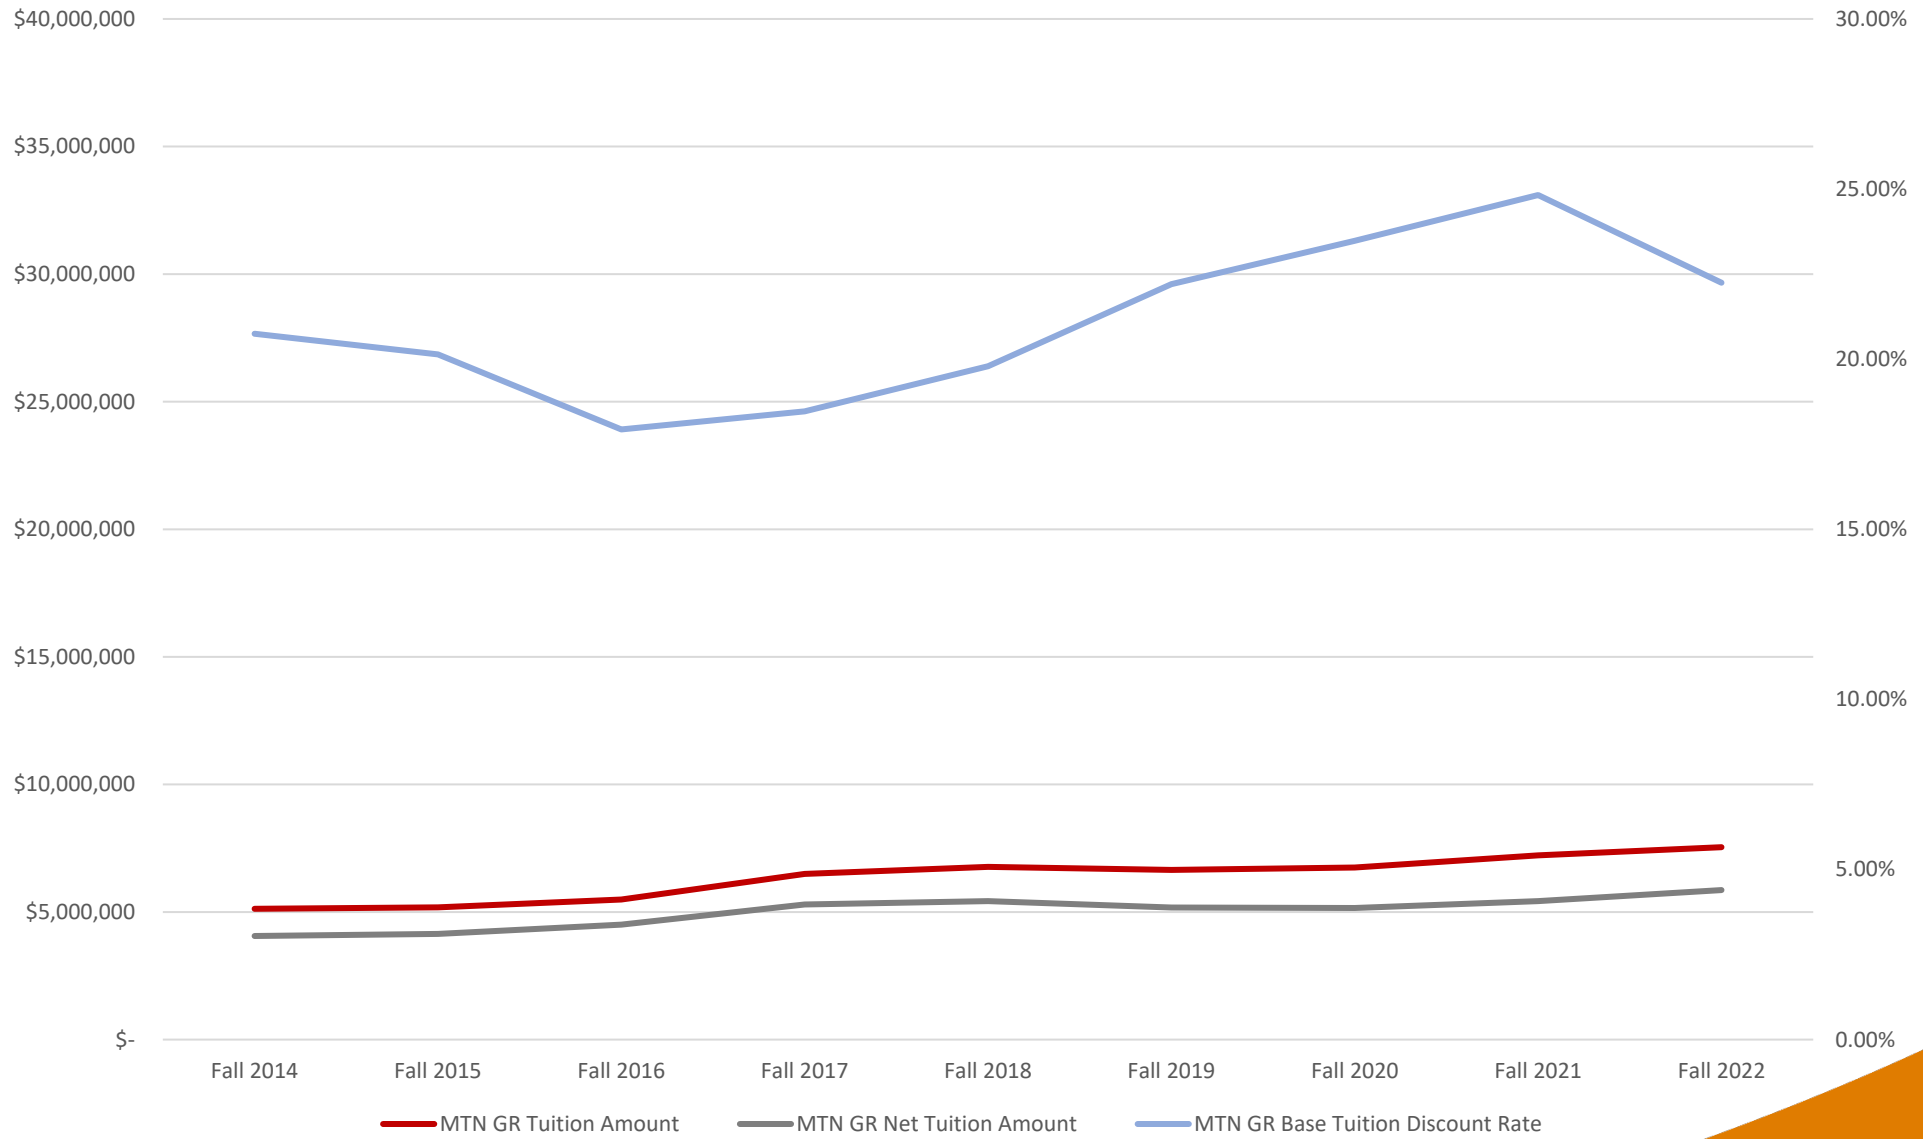

University of Montana

Tuition Revenue Trends

University of Montana Change in Total Net Tuition Revenue

Mountain Campus

Tuition Revenue by Student Type

Mountain Campus

Tuition Revenue per Student by Type

THANK YOU