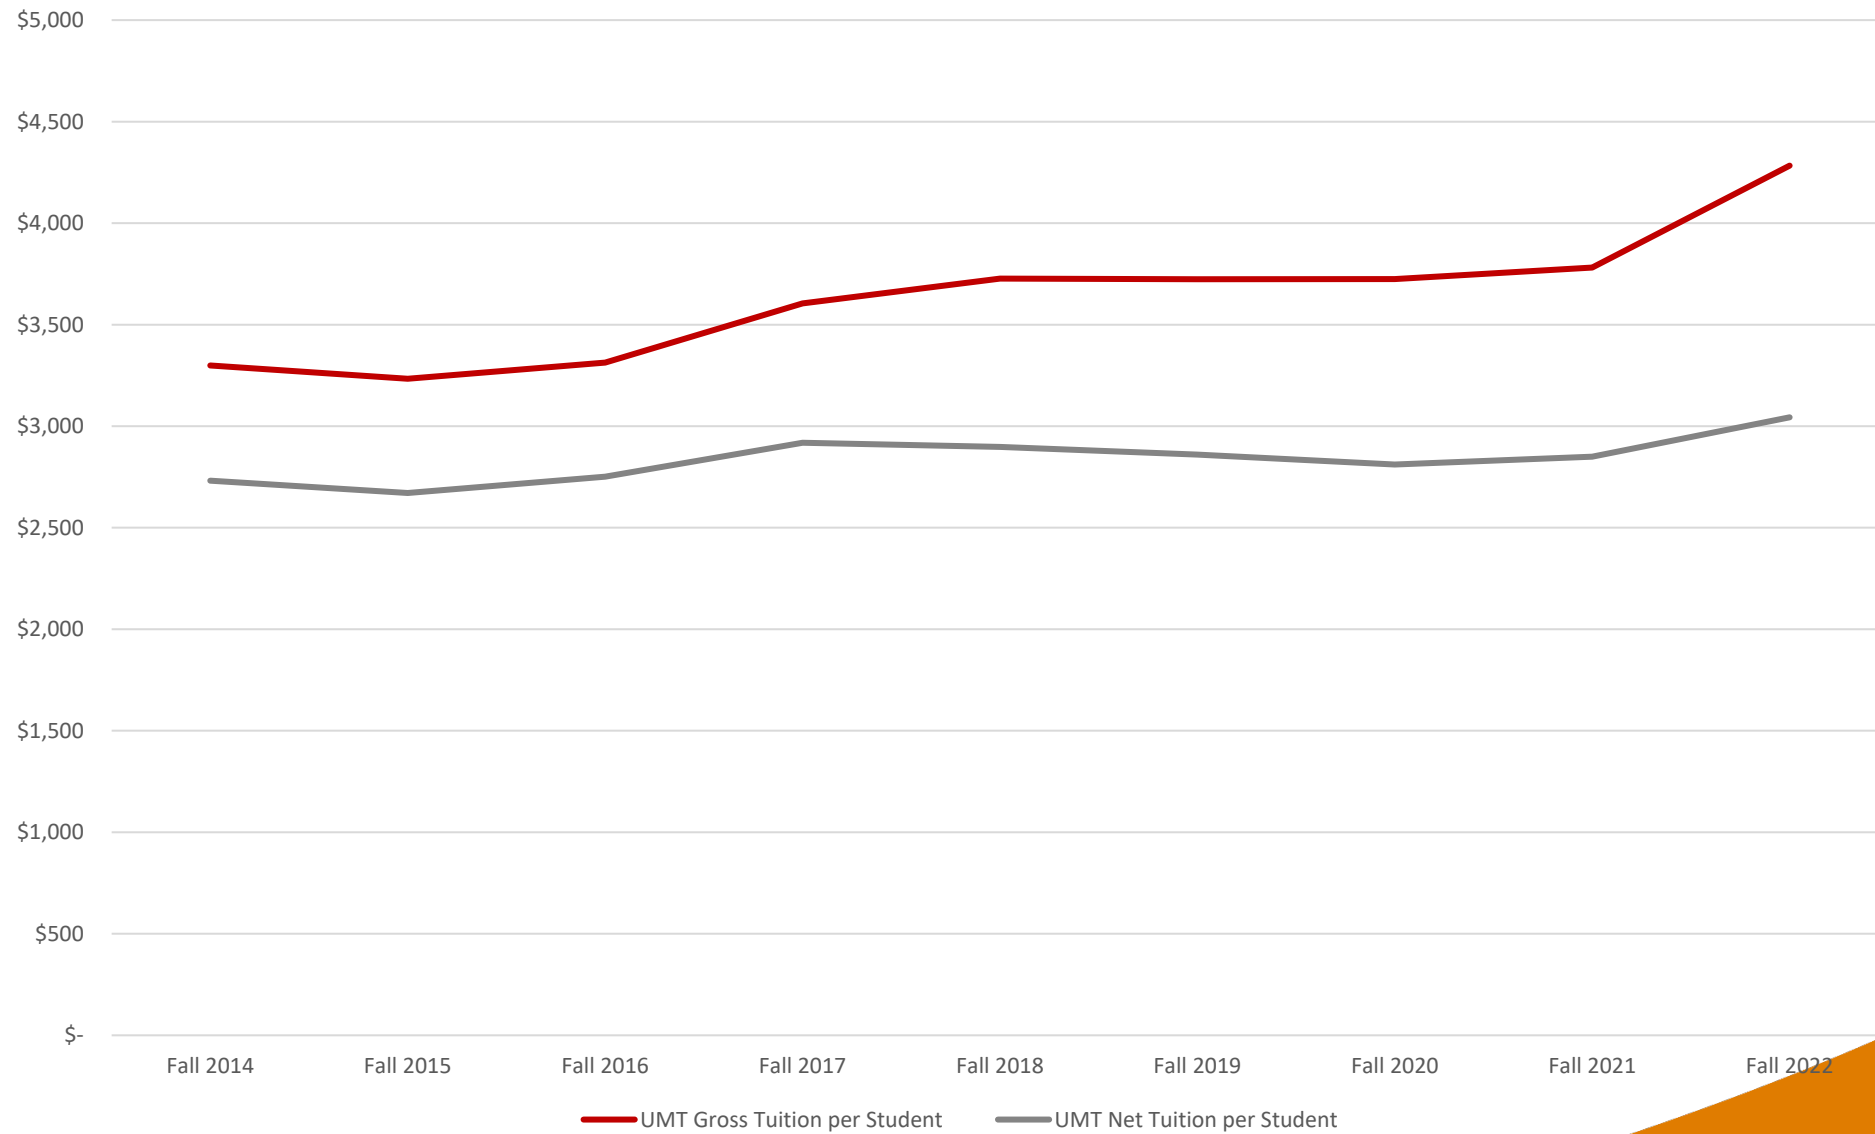

University of Montana

Tuition Revenue Trends

University of Montana Change in Total Net Tuition Revenue

Mountain Campus

Tuition Revenue by Student Type

Mountain Campus

Tuition Revenue per Student by Type

THANK YOU