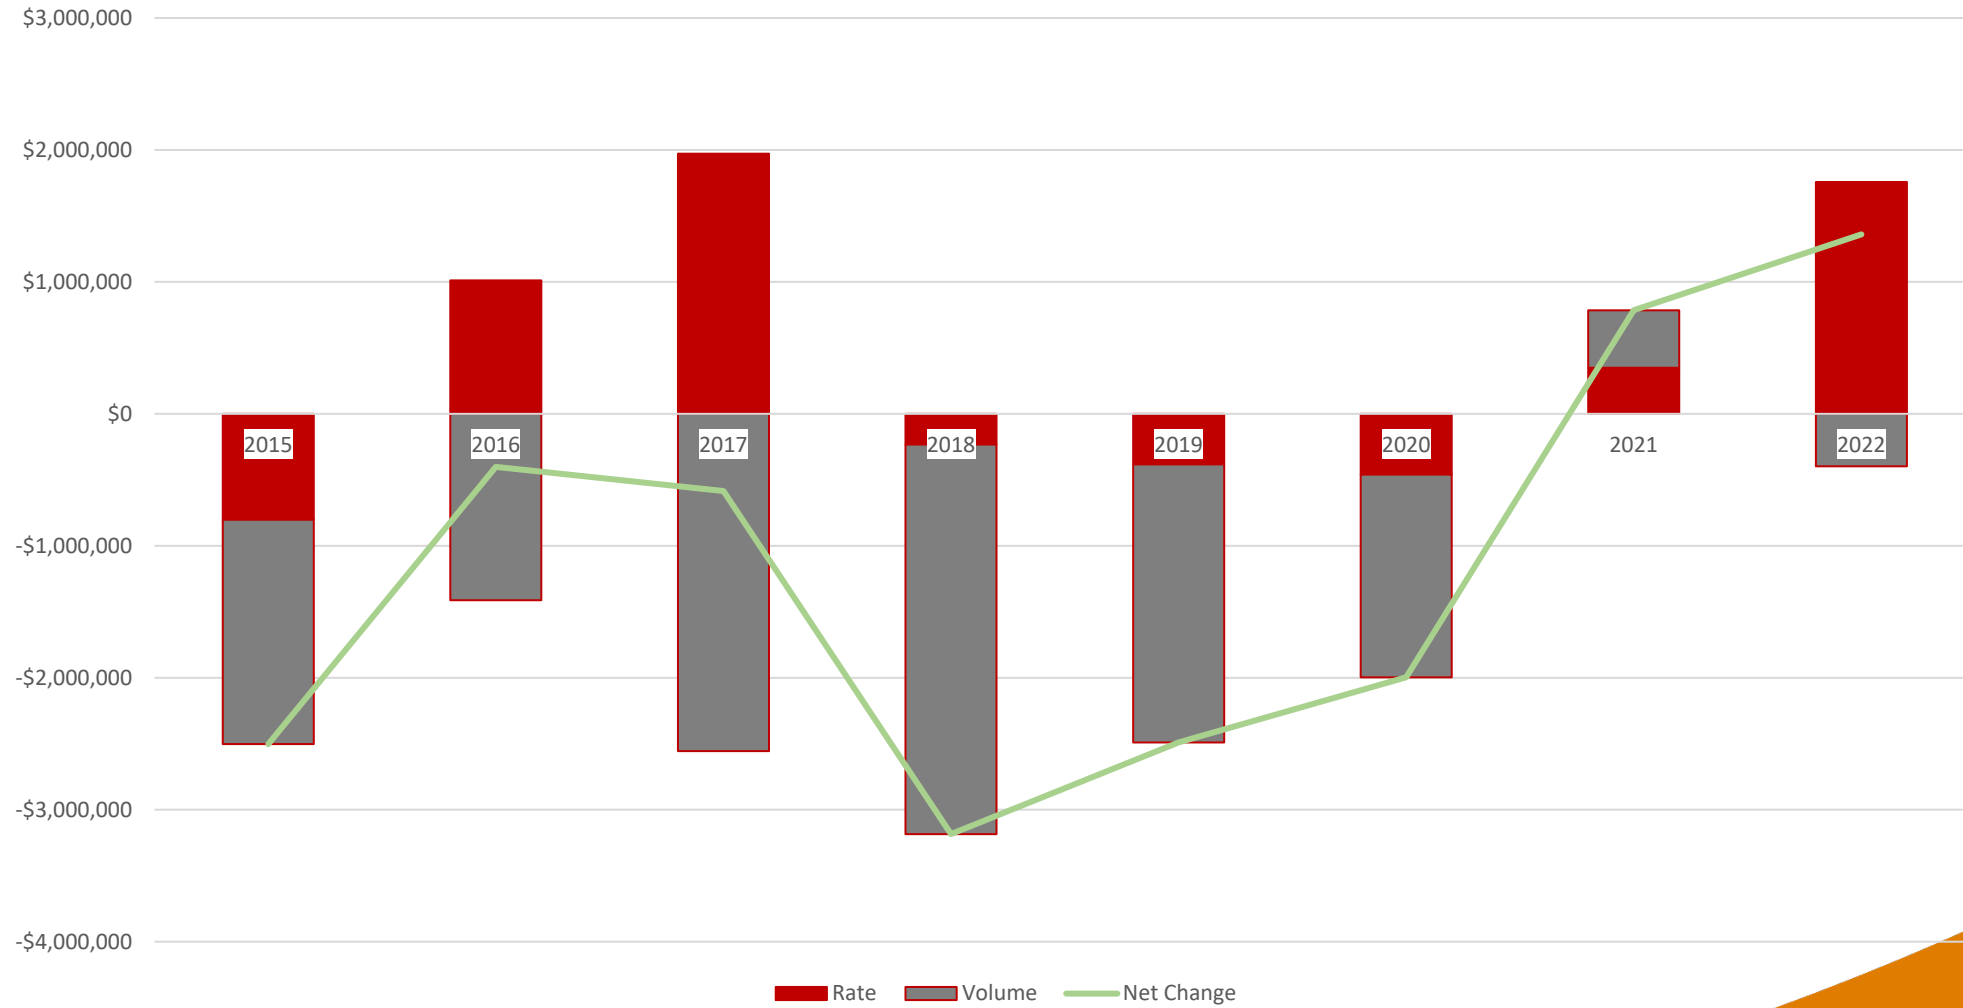

University of Montana

Tuition Revenue Trends

University of Montana Change in Total Net Tuition Revenue

Mountain Campus

Tuition Revenue by Student Type

Mountain Campus

Tuition Revenue per Student by Type

THANK YOU