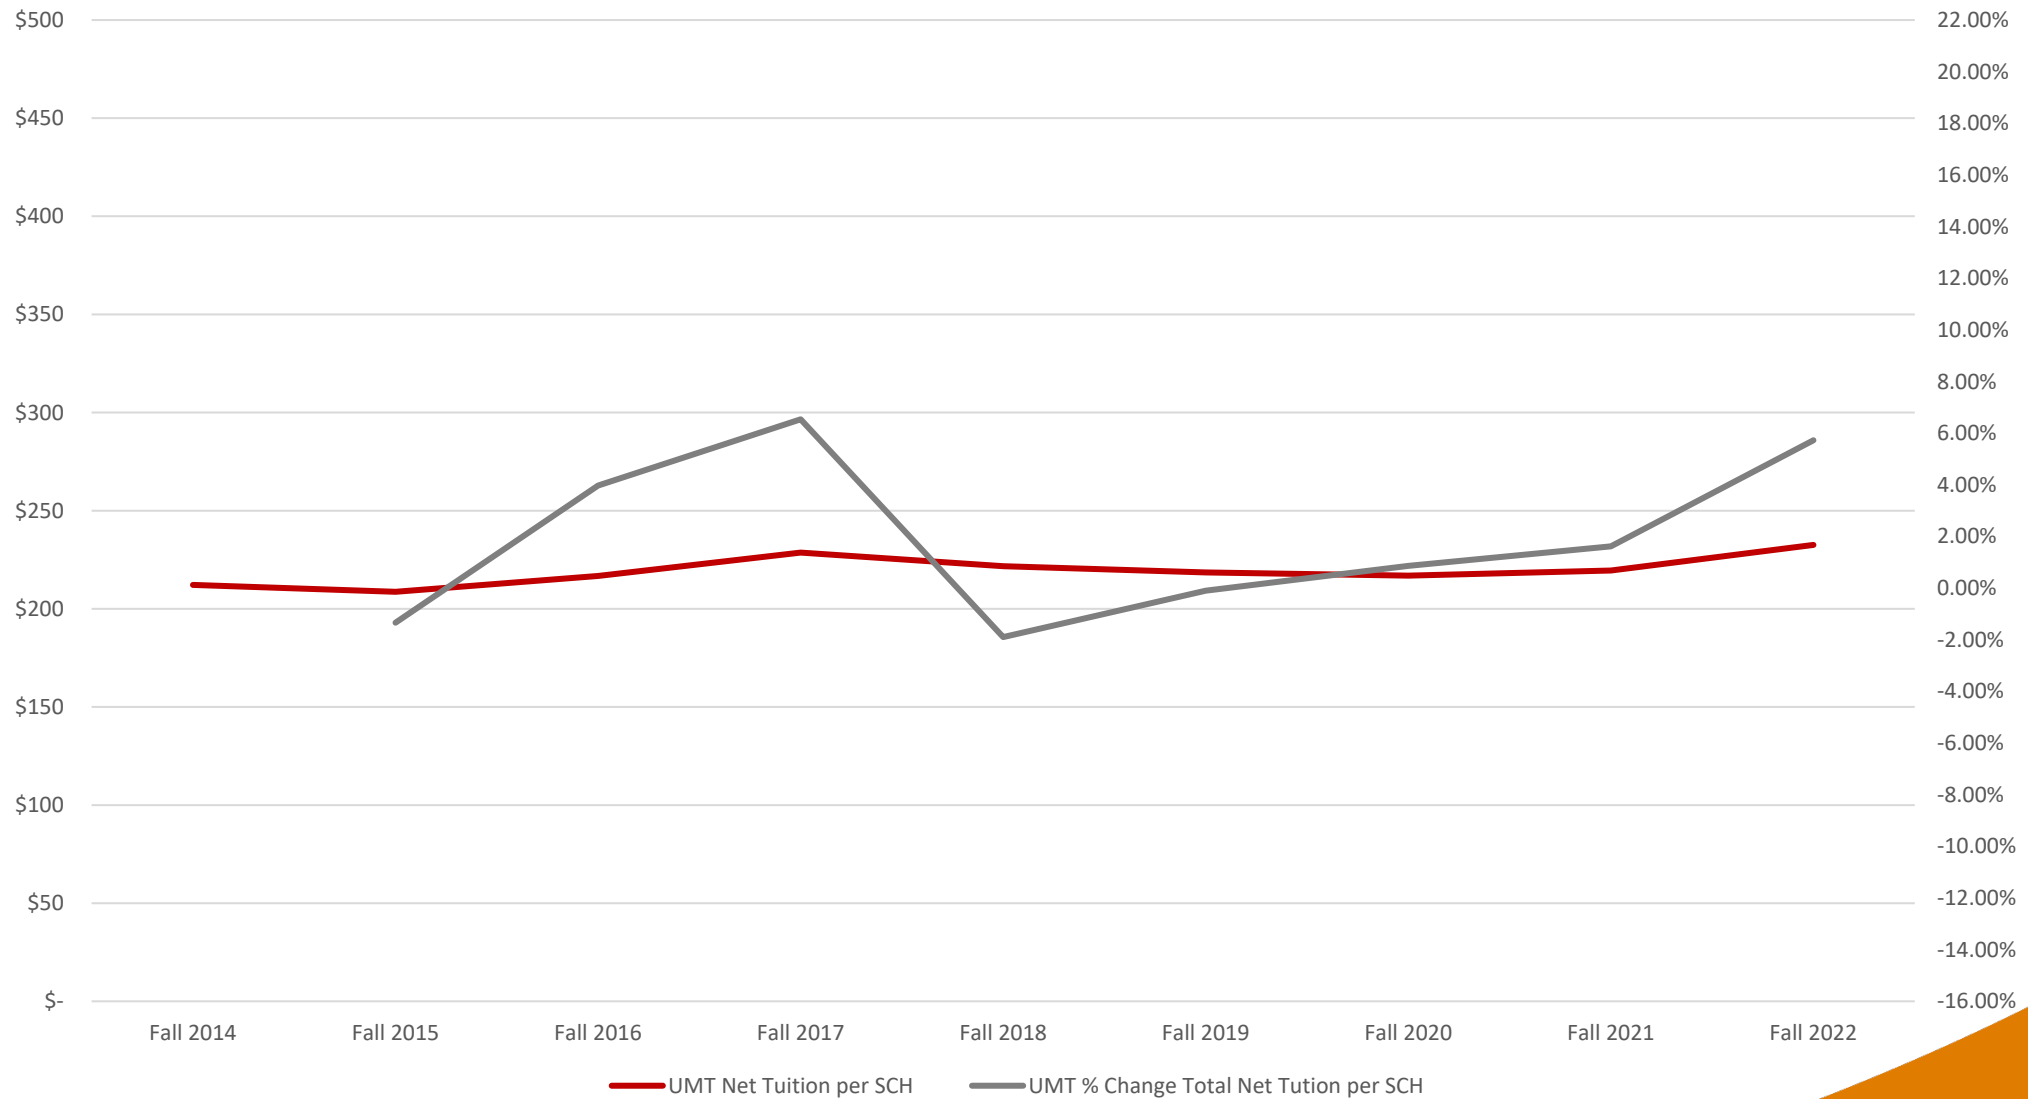

University of Montana

Tuition Revenue Trends

University of Montana Change in Total Net Tuition Revenue

Mountain Campus

Tuition Revenue by Student Type

Mountain Campus

Tuition Revenue per Student by Type

THANK YOU