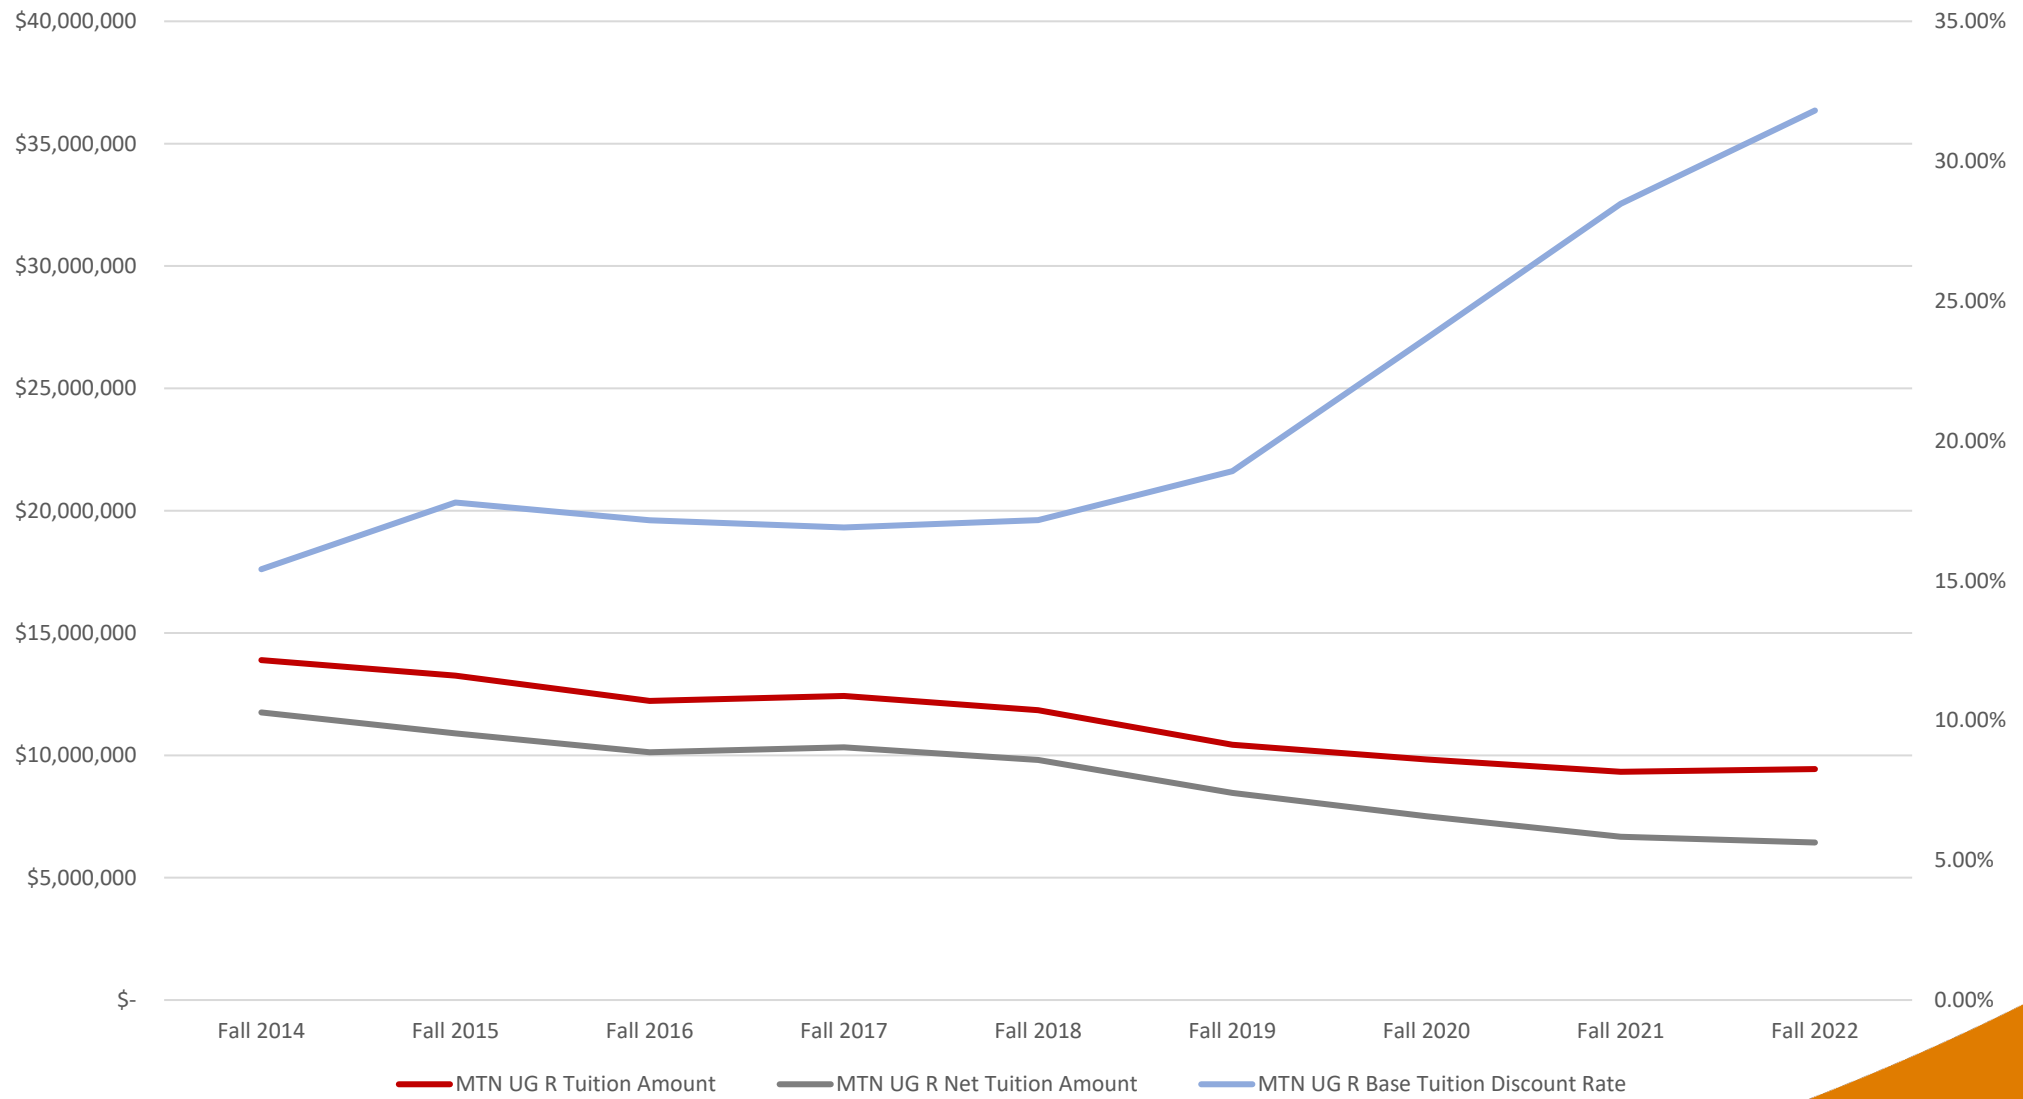

University of Montana

Tuition Revenue Trends

University of Montana Change in Total Net Tuition Revenue

Mountain Campus

Tuition Revenue by Student Type

Mountain Campus

Tuition Revenue per Student by Type

THANK YOU