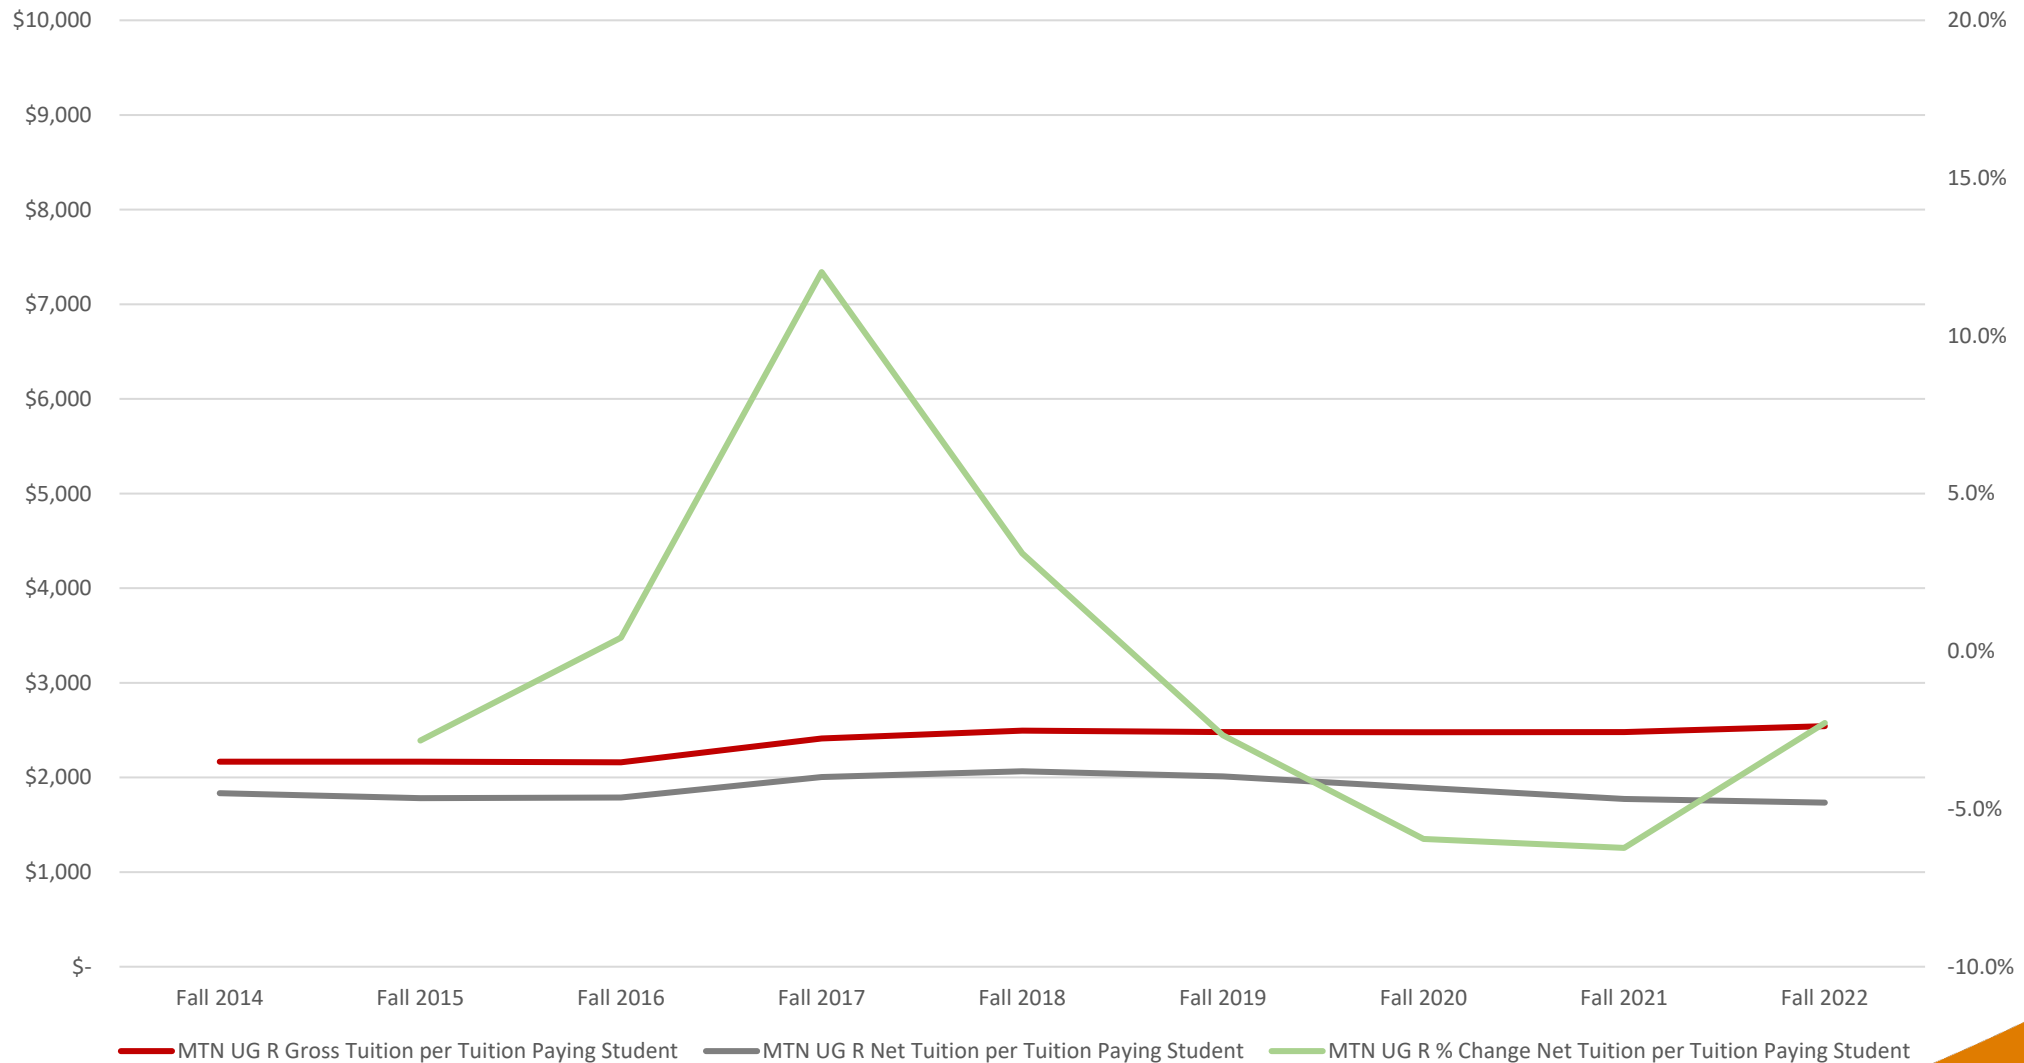

University of Montana

Tuition Revenue Trends

University of Montana Change in Total Net Tuition Revenue

Mountain Campus

Tuition Revenue by Student Type

Mountain Campus

Tuition Revenue per Student by Type

THANK YOU