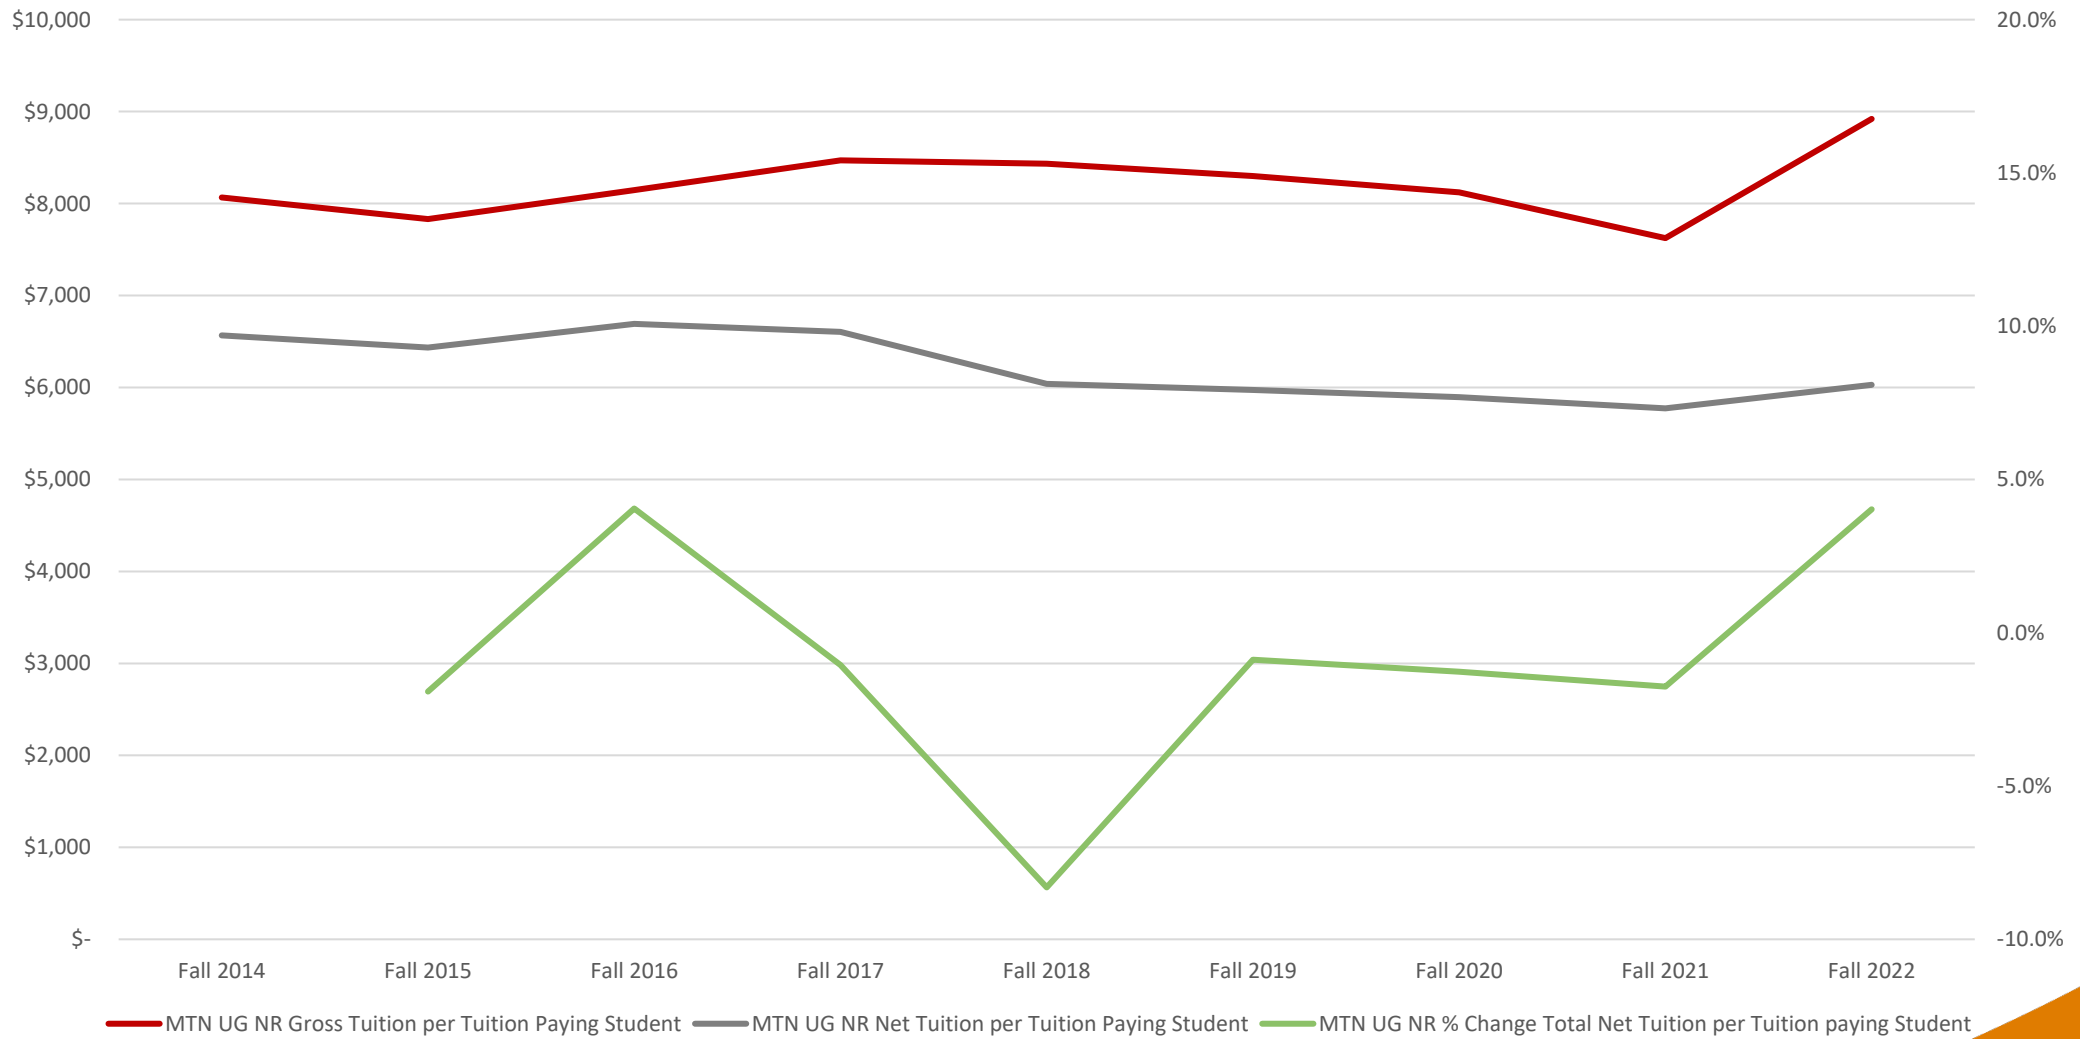

University of Montana

Tuition Revenue Trends

University of Montana Change in Total Net Tuition Revenue

Mountain Campus

Tuition Revenue by Student Type

Mountain Campus

Tuition Revenue per Student by Type

THANK YOU