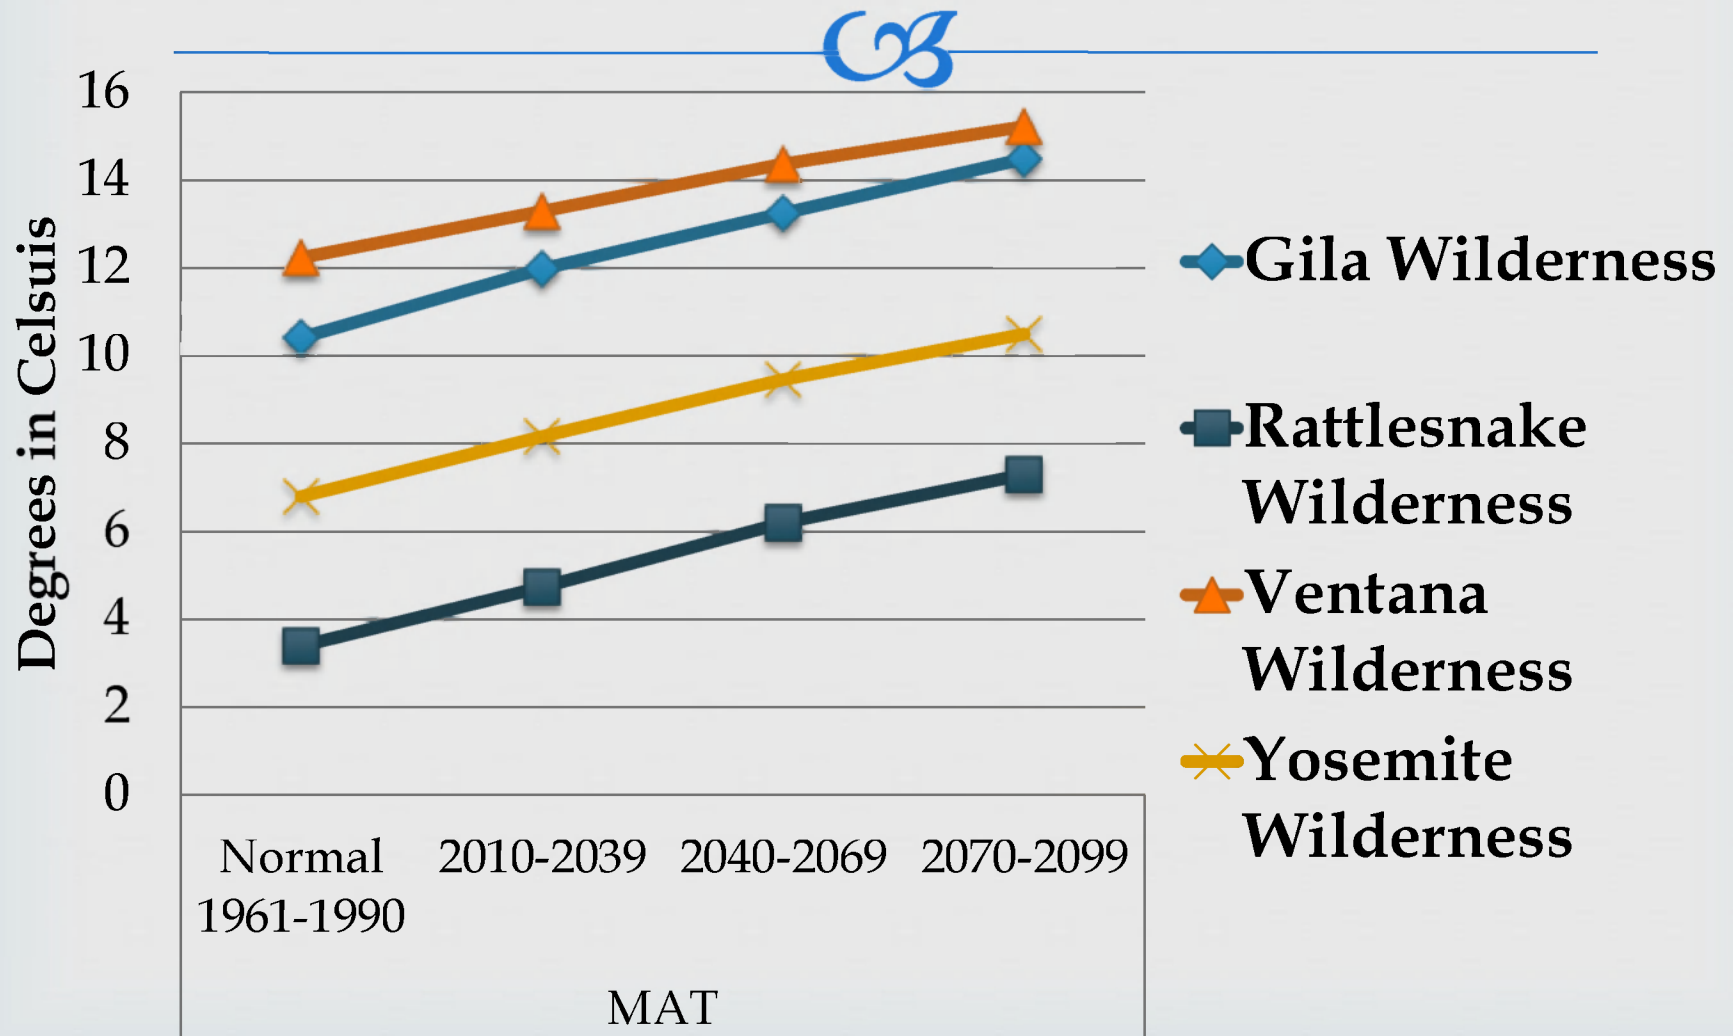

790

ALDO LEOPOLD

WILDERNESS RESEARCH
INSTITUTE

U.S. DEPARTMENT OF AGRICULTURE

U.S. DEPARTMENT OF THE INTERIOR

Mean Annual Temperature

Increase of Frost Free Days

NFFD