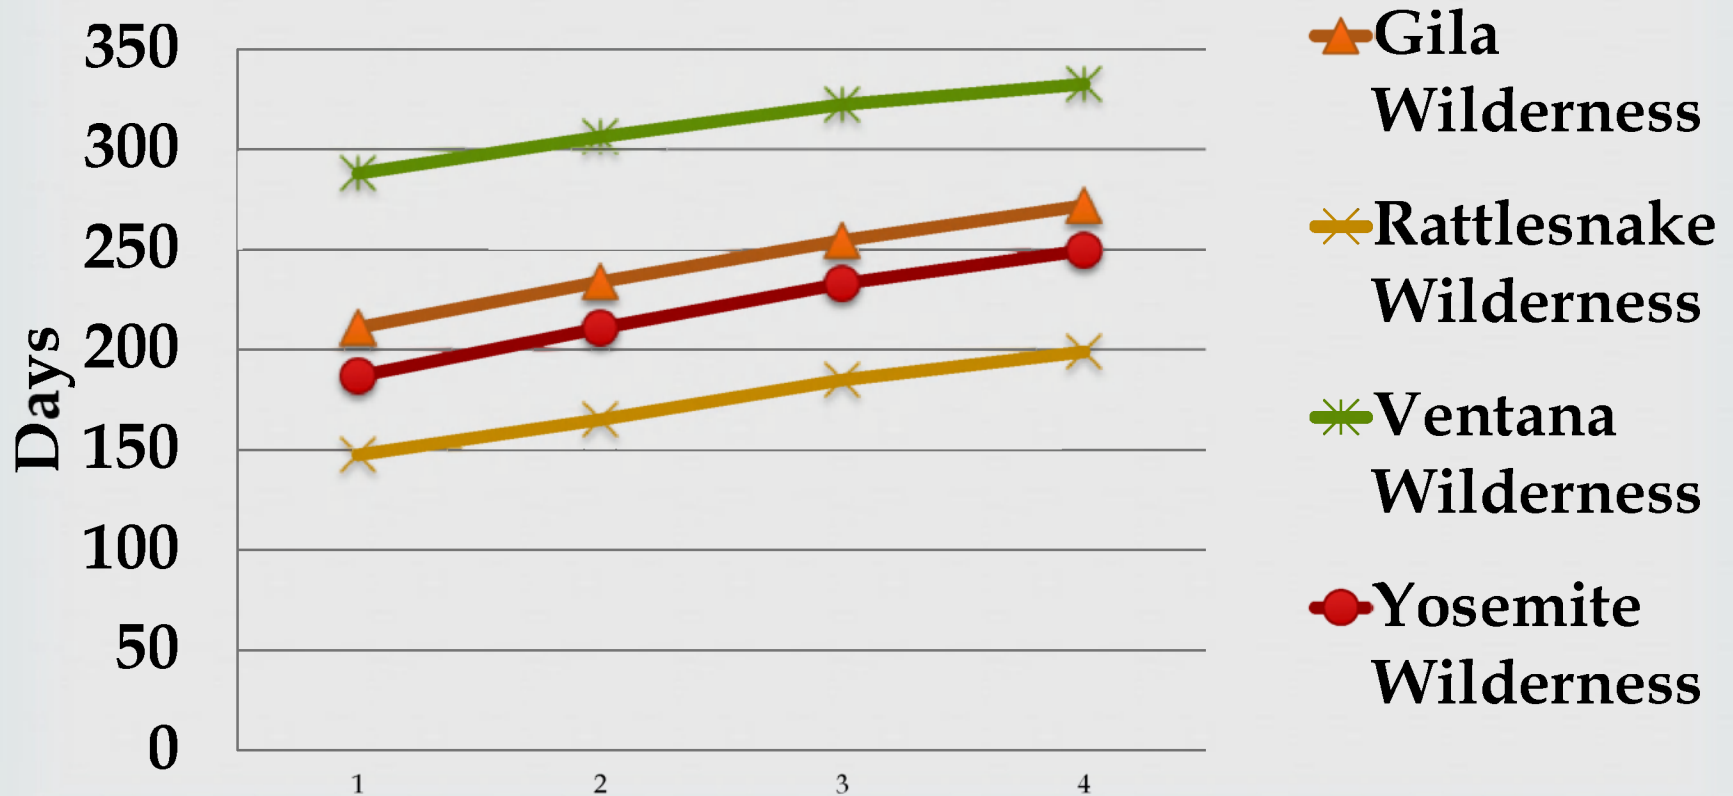

790

ALDO LEOPOLD

WILDERNESS RESEARCH
INSTITUTE

U.S. DEPARTMENT OF AGRICULTURE

U.S. DEPARTMENT OF THE INTERIOR

Mean Annual Temperature

Increase of Frost Free Days

NFFD