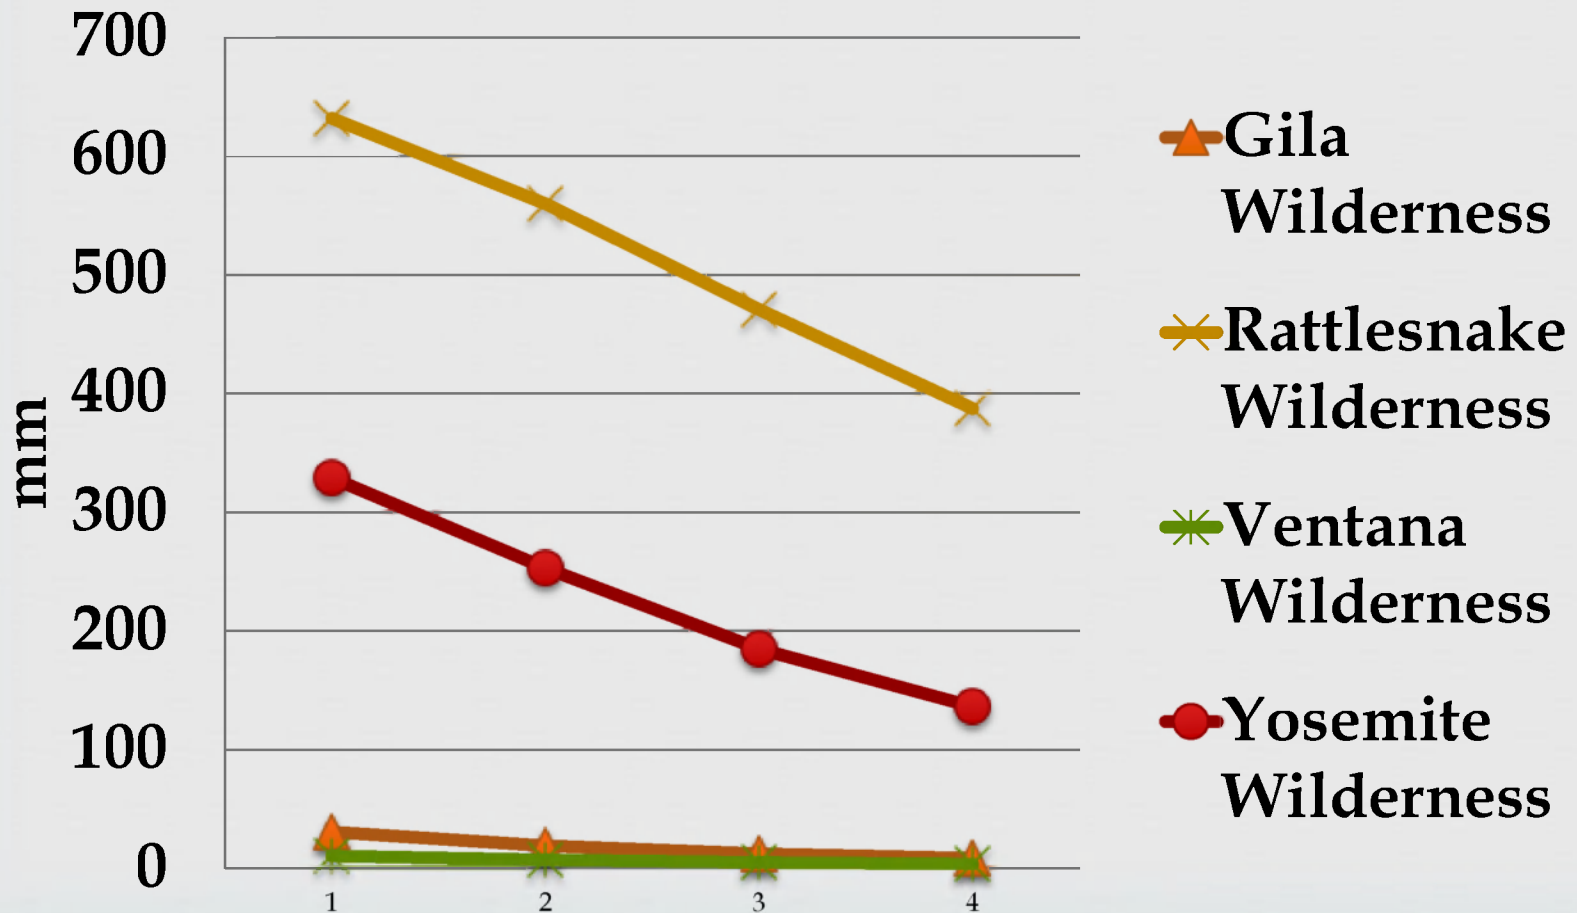

Precipitation as Snow