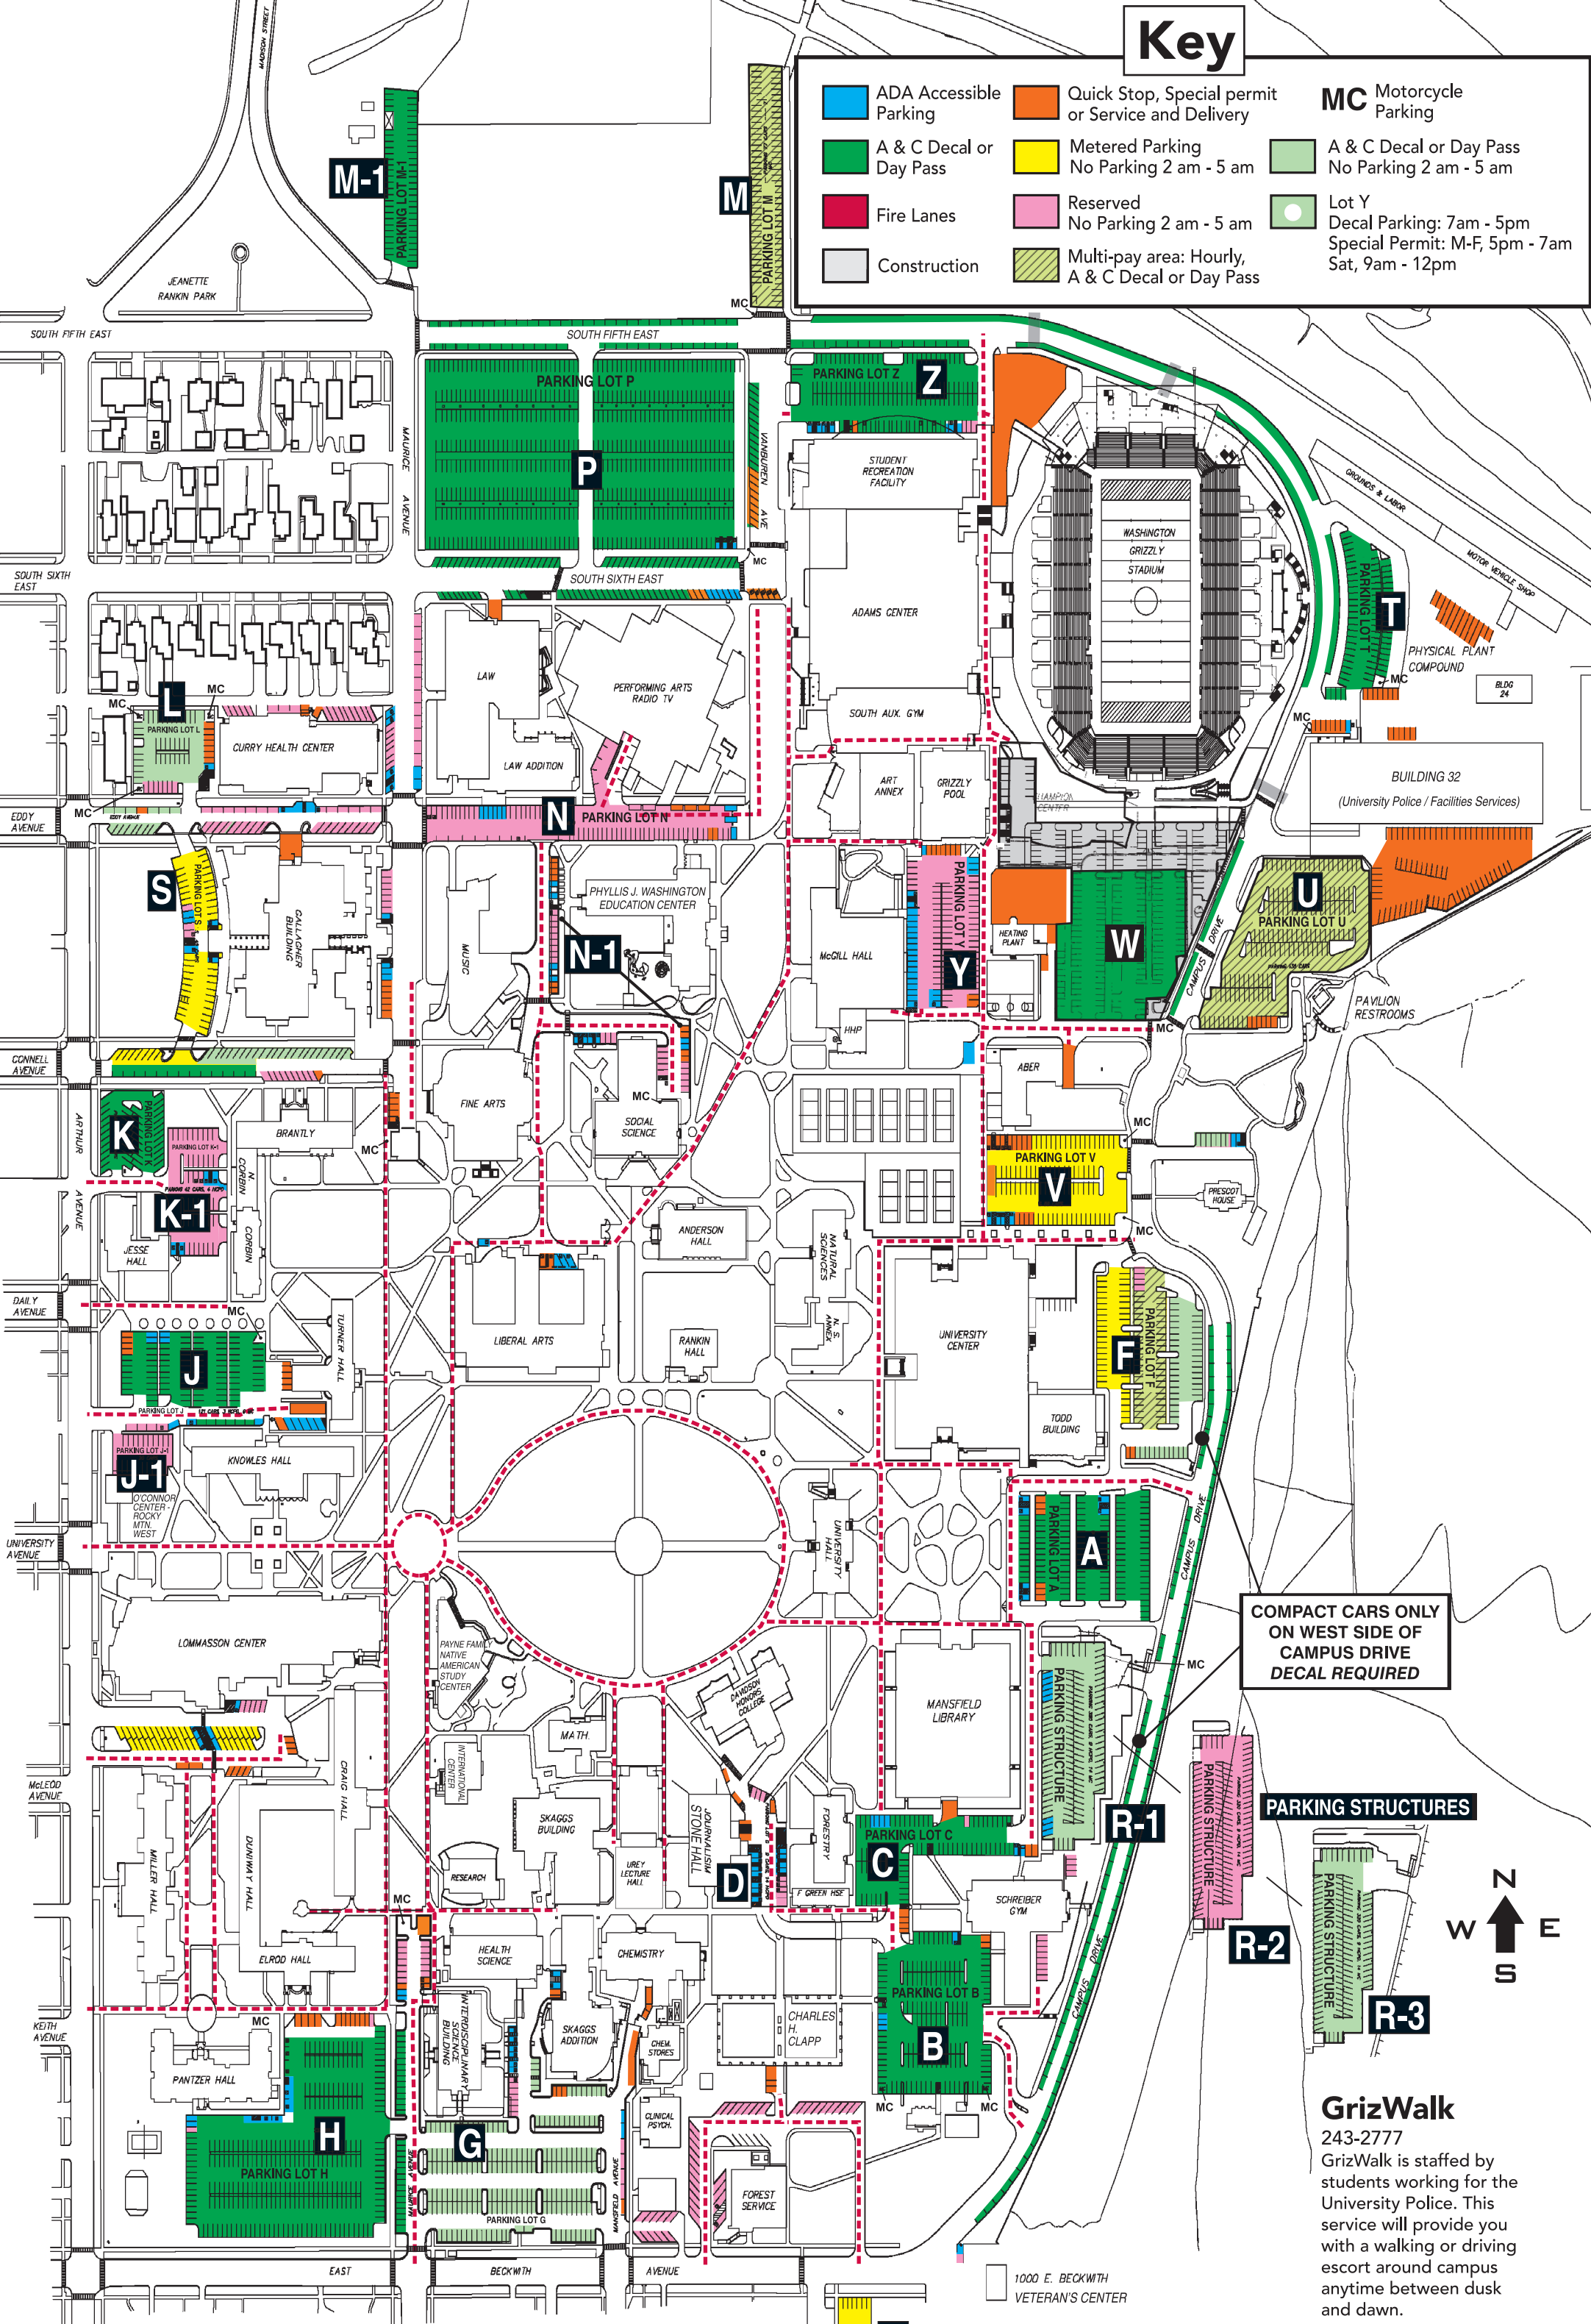

Key

	ADA Accessible Parking		Quick Stop, Special permit or Service and Delivery		Motorcycle Parking
	A & C Decal or Day Pass		Metered Parking No Parking 2 am - 5 am		A & C Decal or Day Pass No Parking 2 am - 5 am
	Fire Lanes		Reserved No Parking 2 am - 5 am		Lot Y Decal Parking: 7am - 5pm Special Permit: M-F, 5pm - 7am Sat, 9am - 12pm
	Construction		Multi-pay area: Hourly, A & C Decal or Day Pass		

**COMPACT CARS ONLY
ON WEST SIDE OF
CAMPUS DRIVE
DECAL REQUIRED**

PARKING STRUCTURES

GrizWalk

243-2777
GrizWalk is staffed by students working for the University Police. This service will provide you with a walking or driving escort around campus anytime between dusk and dawn.