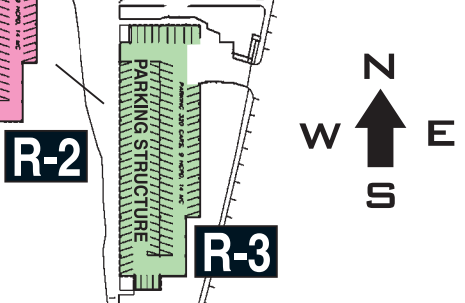

Key

	ADA Accessible Parking		Quick Stop, Special permit or Service and Delivery		Motorcycle Parking
	A & C Decal or Day Pass		Metered Parking No Parking 2 am - 5 am		A & C Decal or Day Pass No Parking 2 am - 5 am
	Fire Lanes		Reserved No Parking 2 am - 5 am		Lot Y Decal Parking: 7am - 5pm Special Permit: M-F, 5pm - 7am Sat, 9am - 12pm
	Construction		Multi-pay area: Hourly, A & C Decal or Day Pass		

**COMPACT CARS ONLY
ON WEST SIDE OF
CAMPUS DRIVE
DECAL REQUIRED**

PARKING STRUCTURES

GrizWalk

243-2777
GrizWalk is staffed by students working for the University Police. This service will provide you with a walking or driving escort around campus anytime between dusk and dawn.