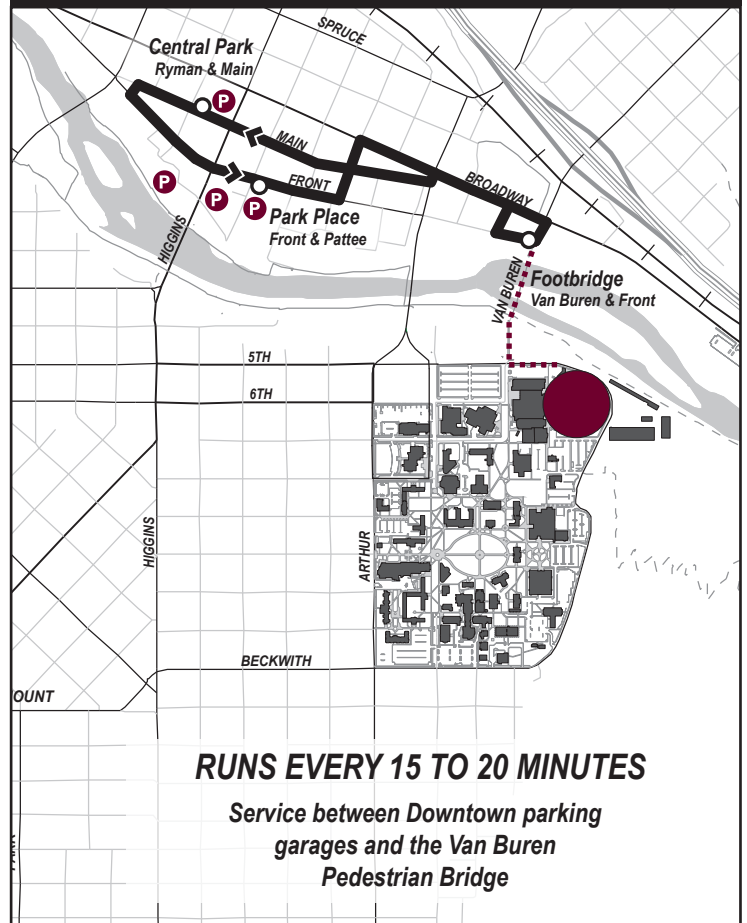

SOUTH CAMPUS FOOTBALL SHUTTLE

DOWNTOWN FOOTBALL SHUTTLE

MISSOULA COLLEGE FOOTBALL SHUTTLE

FREE BUS SERVICE ON GAME DAY

Frequent, convenient bus service to Griz football games is provided by UDASH, the University of Montana's student-run transit service.

Buses begin 2.5 hours before kickoff and run until one hour after the game ends.

For more information, visit www.udash.org/football