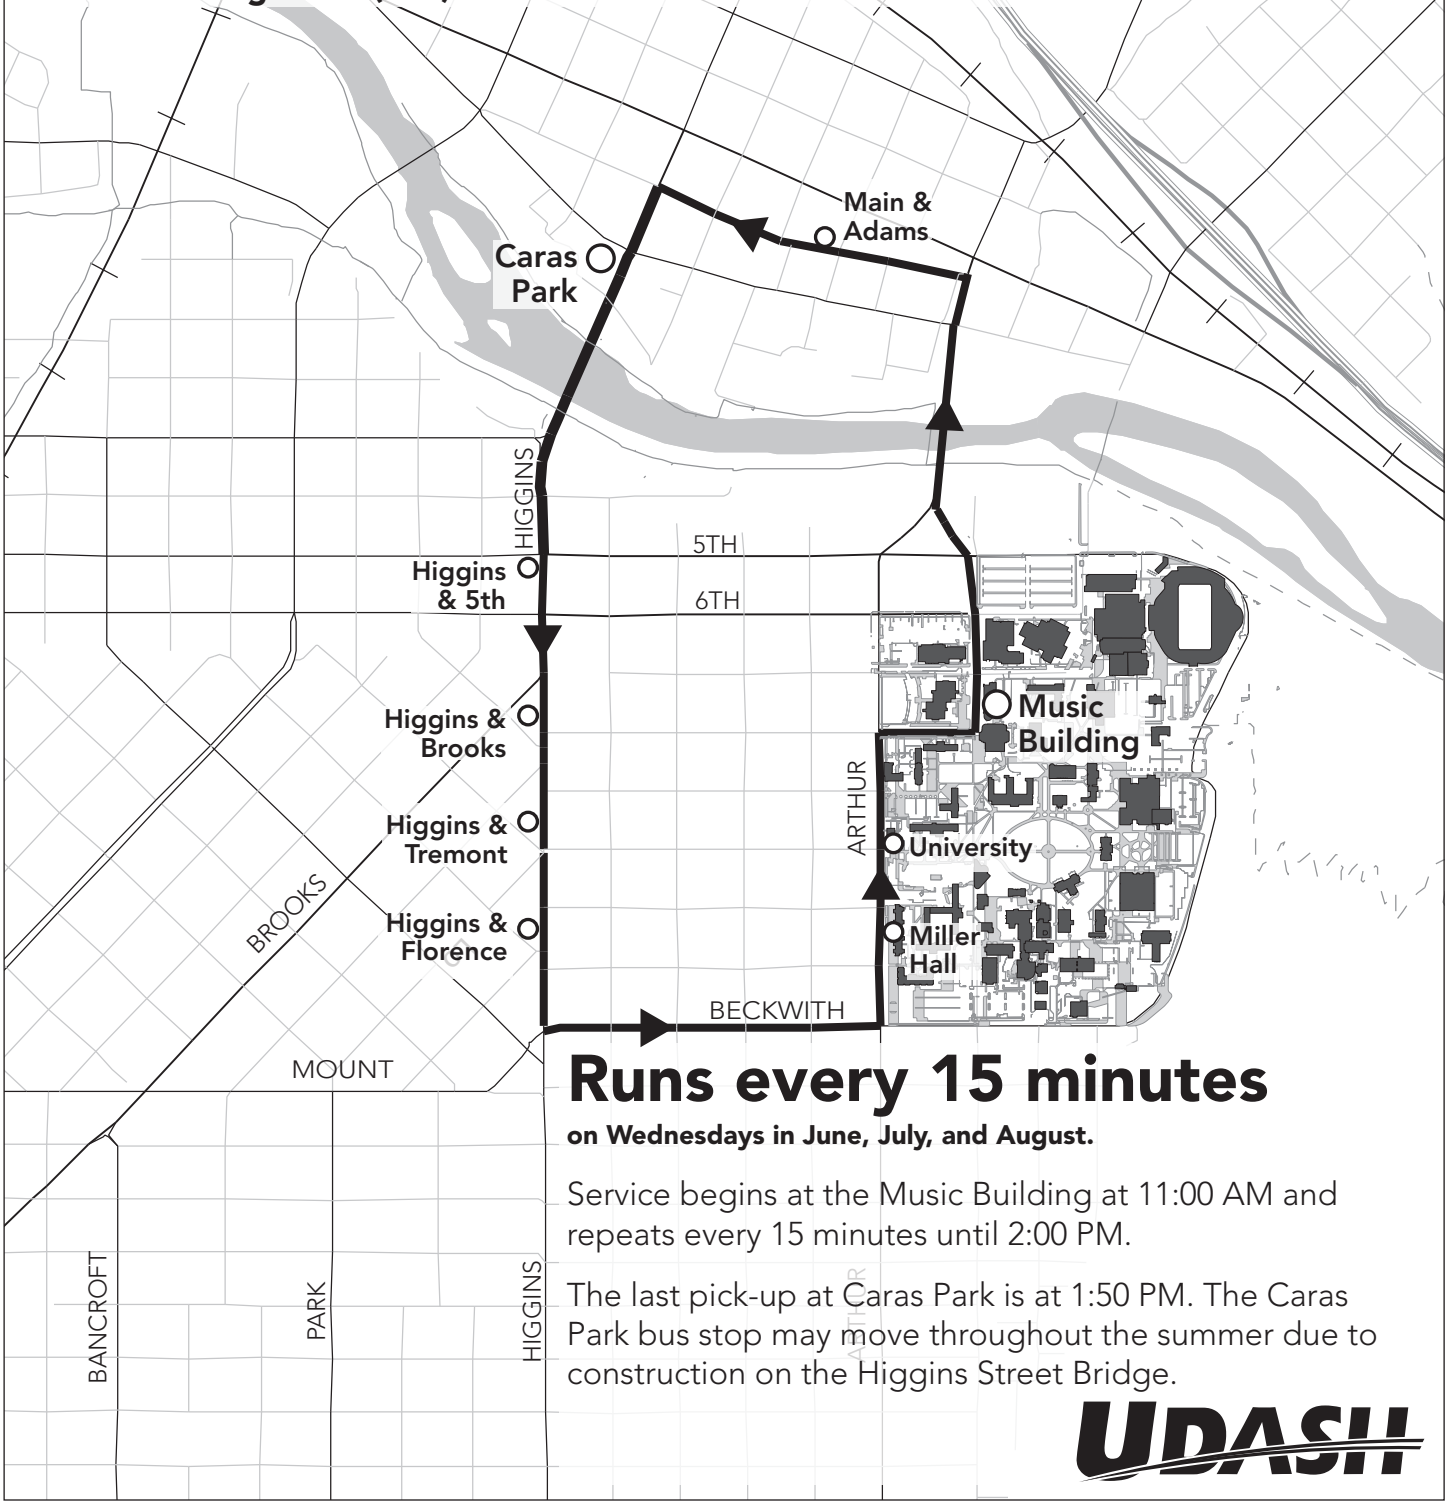

DEFEND YOUR DEN. GRIZ.

**FACE MASKS
REQUIRED**

UNIVERSITY OF
MONTANA

All UDASH and Mountain
Line trips require a face
mask.

FREE BUS SERVICE TO OUT TO LUNCH

Frequent, convenient bus service to downtown Missoula is provided by UDASH, the University of Montana's student-run transit service. UDASH is fast, free, and easy-to-use.

Visit udash.org or call **(406) 243-4599** for details.

Runs every 15 minutes

on Wednesdays in June, July, and August.

Service begins at the Music Building at 11:00 AM and repeats every 15 minutes until 2:00 PM.

The last pick-up at Caras Park is at 1:50 PM. The Caras Park bus stop may move throughout the summer due to construction on the Higgins Street Bridge.

UDASH