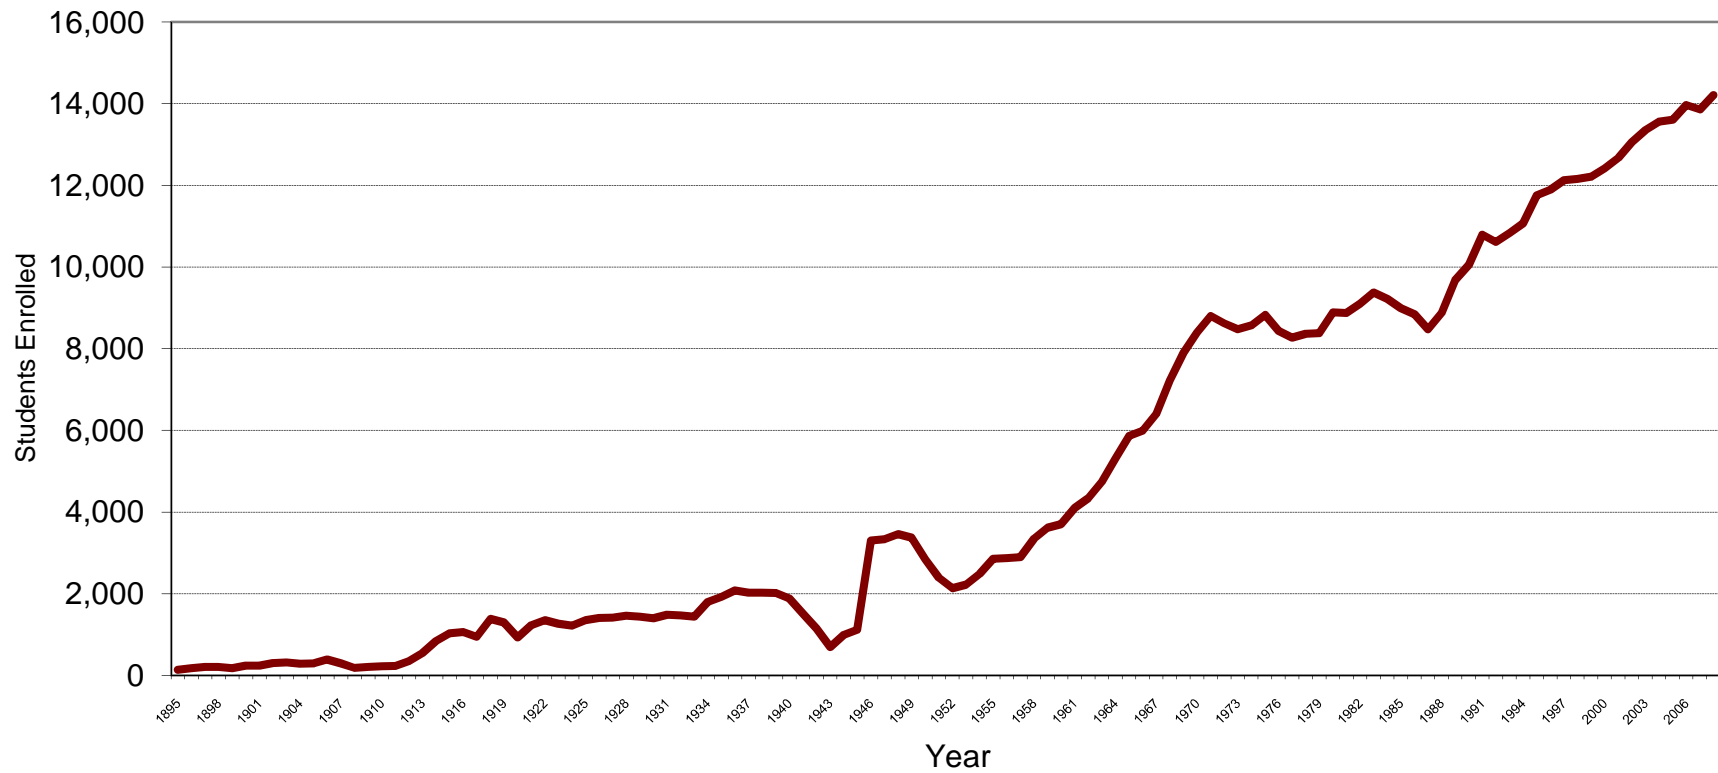

Total Enrollments from 1895 through 2008

Notes: Figures for 1895 through 1919 are net total enrollment, including summer, prep, short, and correspondence courses; remaining years are fall enrollments only.
 Converted to the semester calendar in 1992.
 College of Technology was added in 1995.