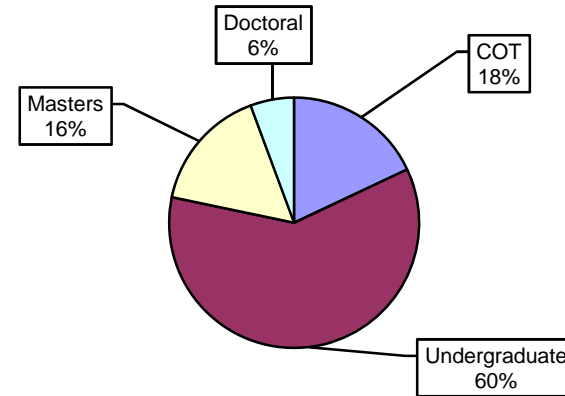

**Percent Full Time Undergraduates by Student Level
Fall 2008**

Who are the 2,885 Part Time Students?

Percent Full Time by Student Level