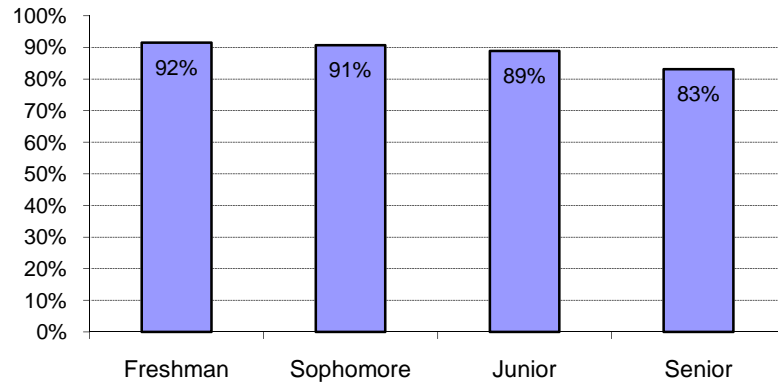

**Percent Full Time Undergraduates by Student Level
Fall 2008**

Who are the 2,885 Part Time Students?

Percent Full Time by Student Level